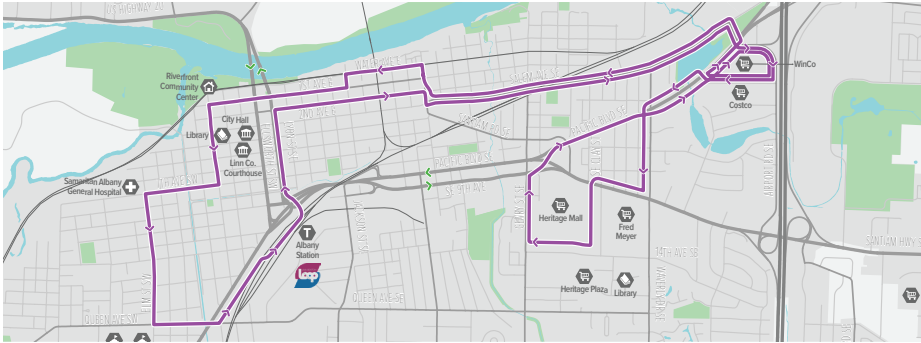

EFFECTIVE AUGUST 28, 2023

AATS

ALBANY TRANSIT SYSTEM

Map & Schedule

See area detail below

ATS BUSES ARE FARELESS

albanytransit.com
541-917-7667

Get realtime
 bus information
 Download the Transit app.

CLAY STREET AT HERITAGE MALL

Legend

-  Bus stops
-  Point of interest
-  **A** – Queen Ave / Walmart / Timber Ridge
-  **B** – Downtown / Salem Ave / WinCo / Costco
-  **C** – N. Albany / Pacific & 9th / Timber Ridge
-  **D** – LBCC / 34th / Waverly / Geary / Hill
-  Linn-Benton Loop (check schedule for routes and other info)
-  Linn-Benton Loop transfer points
-  Linn-Benton Loop bus stops

ROUTE A

Queen / Walmart / Timber Ridge

ROUTE B

Downtown / Salem / WinCo

ROUTE C

N. Albany Park & Ride / Pacific & 9th / Timber Ridge

ROUTE D

Geary / Hill / Waverly - 34th / LBCC

Service on all routes begins at 6:27 a.m. and ends at 6:27 p.m.

Route A

Route B

Route C

Route D

LBCC					Clay at Mall		South Albany HS	Albany Station			Timber Ridge
Arrive	Depart	14th at Mall	Hill / 28th	Queen / Oak	Arrive	Depart		Arrive	Depart	Queen / Oak	
					:22	:27		:40	:48	:54	
					:22	:27					
					:22	:27					:37
:55	:04	:23	:28	:30		:38	:45				