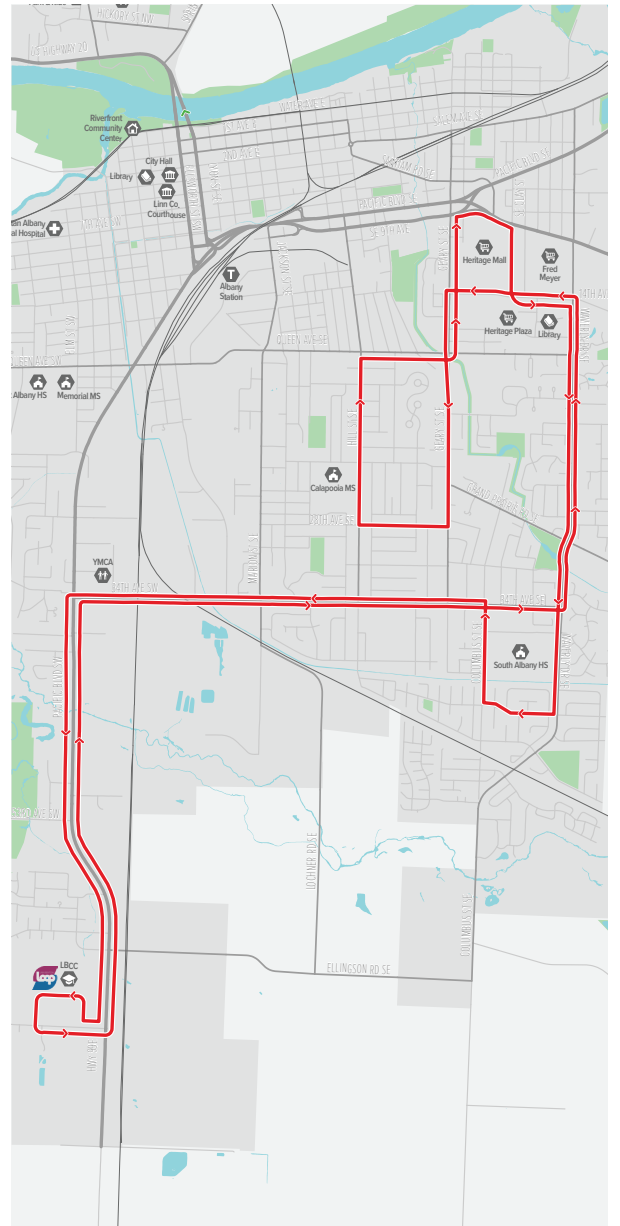

EFFECTIVE AUGUST 28, 2023

AATS

ALBANY TRANSIT SYSTEM

Map & Schedule

See area detail below

ATS BUSES ARE FARELESS

albanytransit.com
541-917-7667

Get realtime
 bus information
 Download the Transit app.

CLAY STREET AT HERITAGE MALL

Legend

-  Bus stops
-  Point of interest
-  **A** – Queen Ave / Walmart / Timber Ridge
-  **B** – Downtown / Salem Ave / WinCo / Costco
-  **C** – N. Albany / Pacific & 9th / Timber Ridge
-  **D** – LBCC / 34th / Waverly / Geary / Hill
-  Linn-Benton Loop (check schedule for routes and other info)
-  Linn-Benton Loop transfer points
-  Linn-Benton Loop bus stops

ROUTE A

Queen / Walmart / Timber Ridge

ROUTE B

Downtown / Salem / WinCo

ROUTE C

N. Albany Park & Ride / Pacific & 9th / Timber Ridge

ROUTE D

Geary / Hill / Waverly - 34th / LBCC

Service on all routes begins at 6:27 a.m. and ends at 6:27 p.m.

Route A

Route B

Route C

Route D

LBCC					Clay at Mall		South Albany HS	Albany Station			Timber Ridge
Arrive	Depart	14th at Mall	Hill / 28th	Queen / Oak	Arrive	Depart		Arrive	Depart	Queen / Oak	
					:22	:27		:40	:48	:54	
					:22	:27					
					:22	:27					:37
:55	:04	:23	:28	:30		:38	:45				