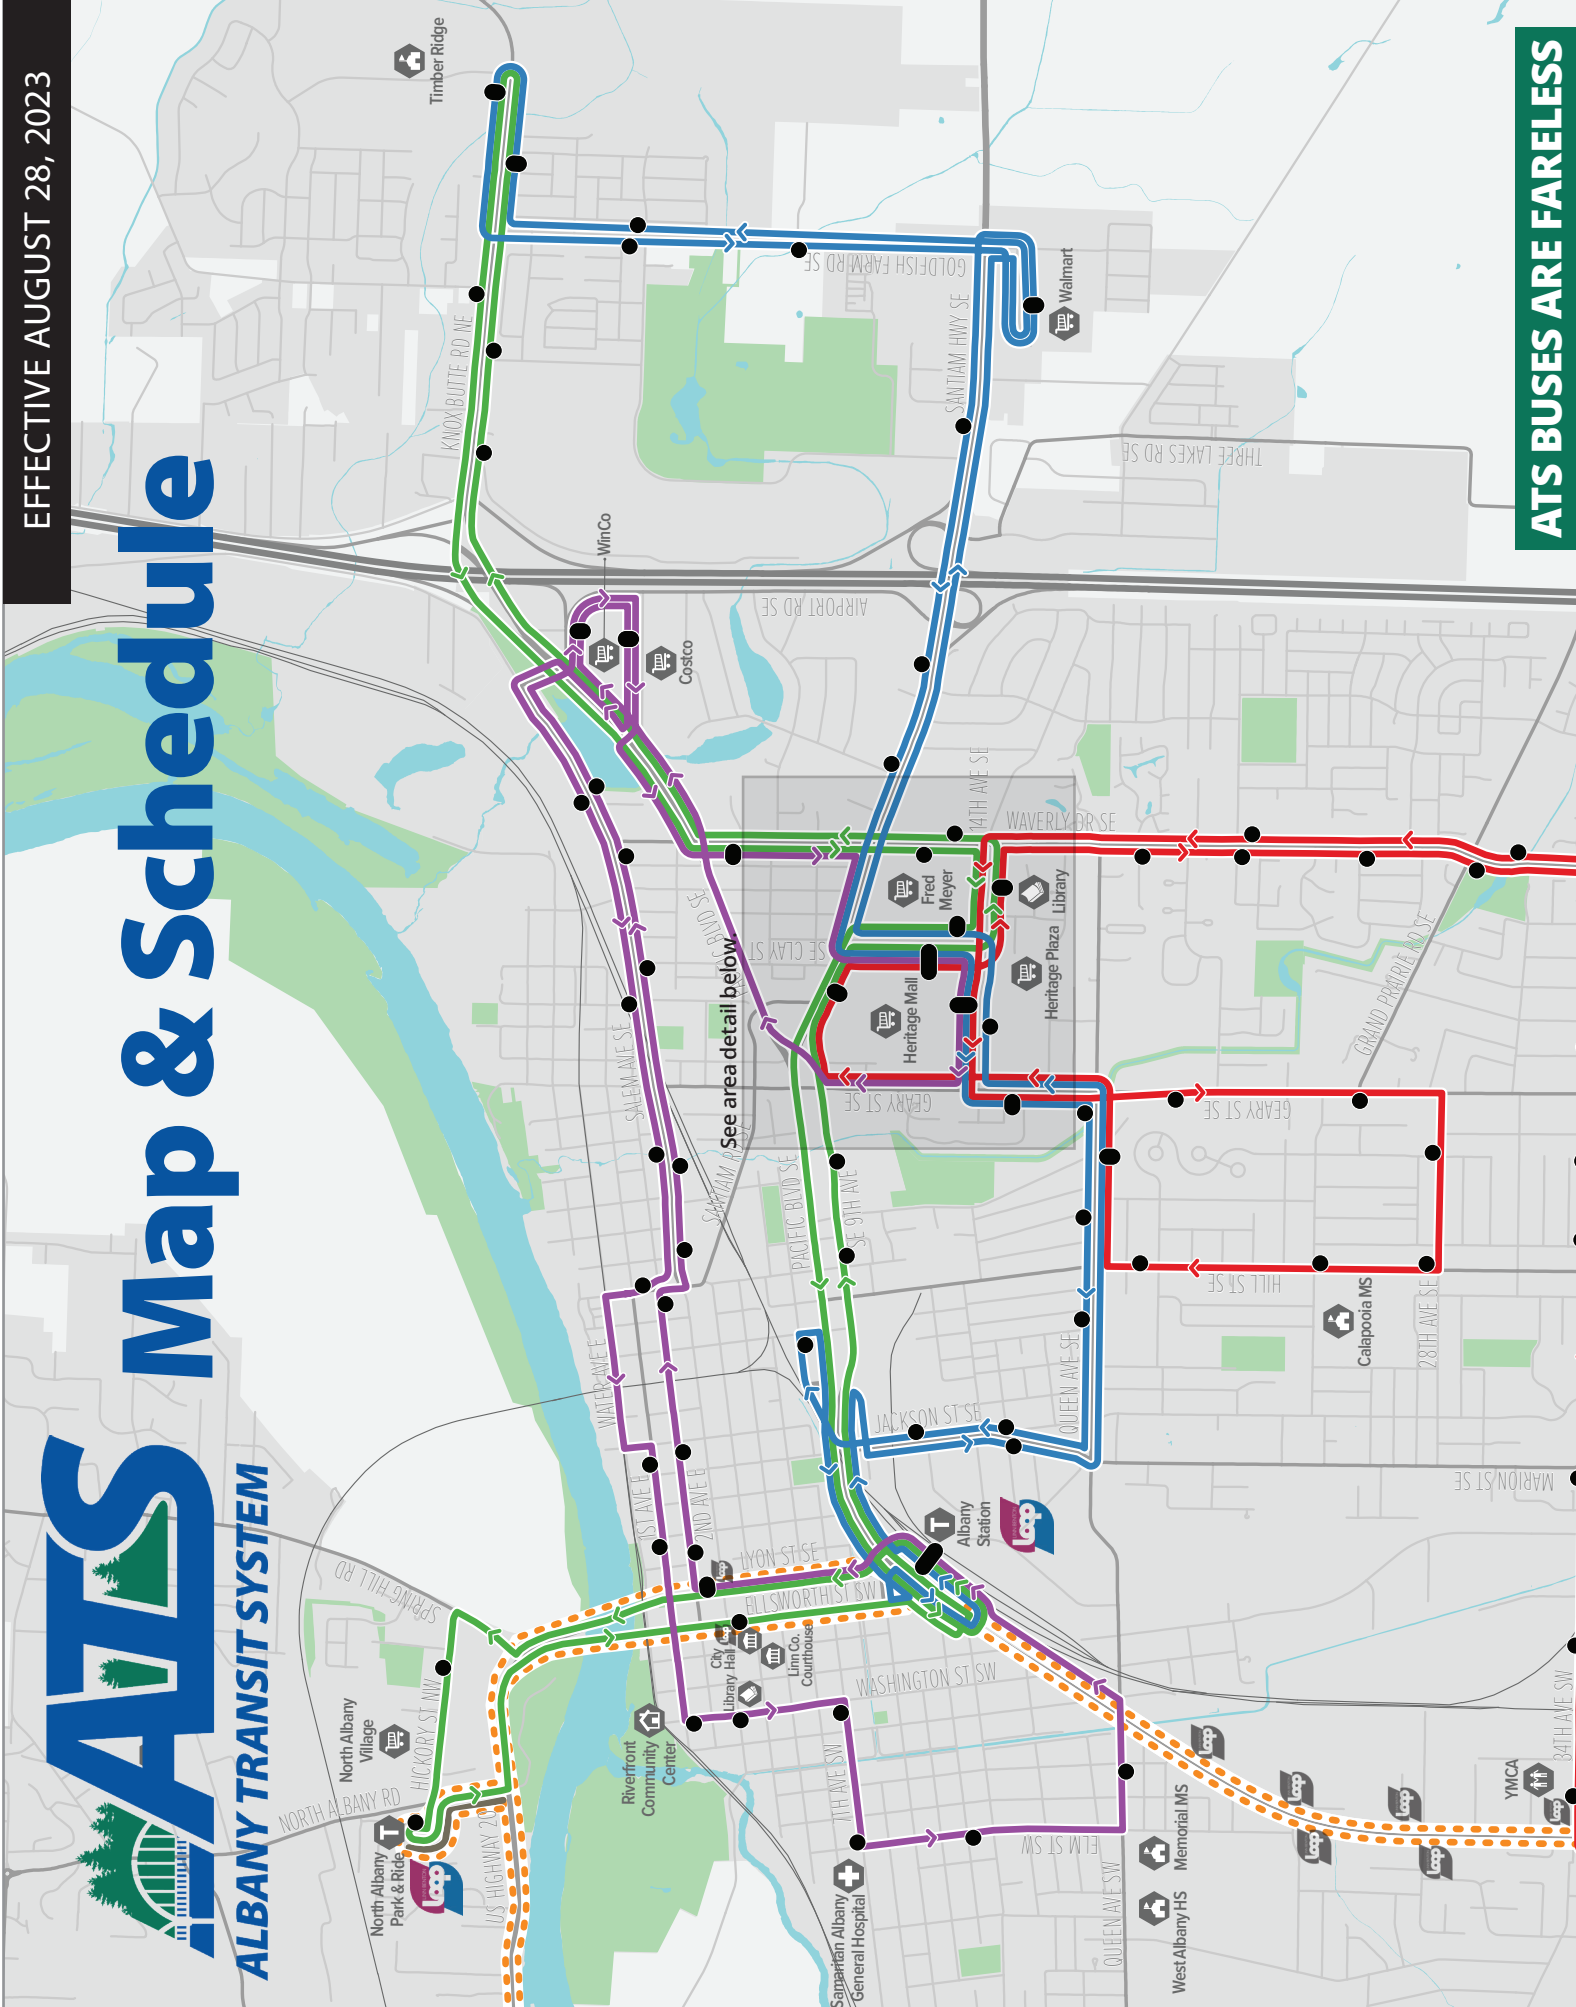

EFFECTIVE AUGUST 28, 2023

AATS

ALBANY TRANSIT SYSTEM

Map & Schedule

See area detail below

ATS BUSES ARE FARELESS

albanytransit.com
541-917-7667

Get realtime
 bus information
 Download the Transit app.

CLAY STREET AT HERITAGE MALL

Legend

-  Bus stops
-  Point of interest
-  **A** – Queen Ave / Walmart / Timber Ridge
-  **B** – Downtown / Salem Ave / WinCo / Costco
-  **C** – N. Albany / Pacific & 9th / Timber Ridge
-  **D** – LBCC / 34th / Waverly / Geary / Hill
-  Linn-Benton Loop (check schedule for routes and other info)
-  Linn-Benton Loop transfer points
-  Linn-Benton Loop bus stops

ROUTE A

Queen / Walmart / Timber Ridge

ROUTE B

Downtown / Salem / WinCo

ROUTE C

N. Albany Park & Ride / Pacific & 9th / Timber Ridge

ROUTE D

Geary / Hill / Waverly - 34th / LBCC

Service on all routes begins at 6:27 a.m. and ends at 6:27 p.m.

Route A

Route B

Route C

Route D

LBCC					Clay at Mall		South Albany HS	Albany Station			Timber Ridge
Arrive	Depart	14th at Mall	Hill / 28th	Queen / Oak	Arrive	Depart		Arrive	Depart	Queen / Oak	
					:22	:27		:40	:48	:54	
					:22	:27					
					:22	:27					:37
:55	:04	:23	:28	:30		:38	:45				