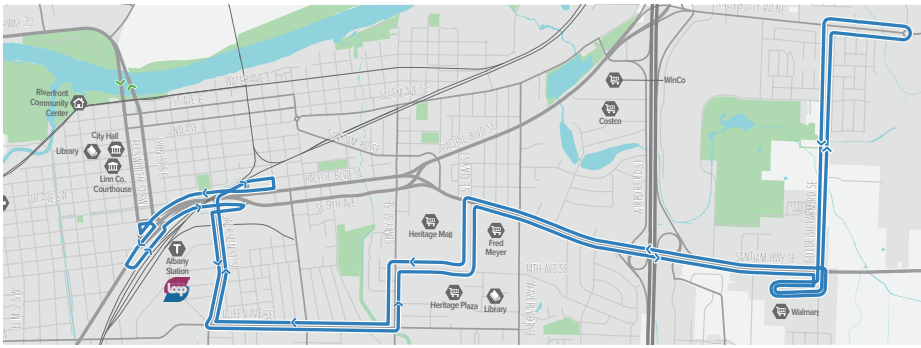

EFFECTIVE AUGUST 28, 2023

AATS

ALBANY TRANSIT SYSTEM

Map & Schedule

See area detail below

ATS BUSES ARE FARELESS

albanytransit.com
541-917-7667

Get realtime
 bus information
 Download the Transit app.

CLAY STREET AT HERITAGE MALL

Legend

-  Bus stops
-  Point of interest
-  **A** – Queen Ave / Walmart / Timber Ridge
-  **B** – Downtown / Salem Ave / WinCo / Costco
-  **C** – N. Albany / Pacific & 9th / Timber Ridge
-  **D** – LBCC / 34th / Waverly / Geary / Hill
-  Linn-Benton Loop (check schedule for routes and other info)
-  Linn-Benton Loop transfer points
-  Linn-Benton Loop bus stops

ROUTE A

Queen / Walmart / Timber Ridge

ROUTE B

Downtown / Salem / WinCo

ROUTE C

N. Albany Park & Ride / Pacific & 9th / Timber Ridge

ROUTE D

Geary / Hill / Waverly - 34th / LBCC

Service on all routes begins at 6:27 a.m. and ends at 6:27 p.m.

Route A

Route B

Route C

Route D

LBCC					Clay at Mall		South Albany HS	Albany Station			Timber Ridge
Arrive	Depart	14th at Mall	Hill / 28th	Queen / Oak	Arrive	Depart		Arrive	Depart	Queen / Oak	
					:22	:27		:40	:48	:54	
					:22	:27					
					:22	:27					:37
:55	:04	:23	:28	:30		:38	:45				