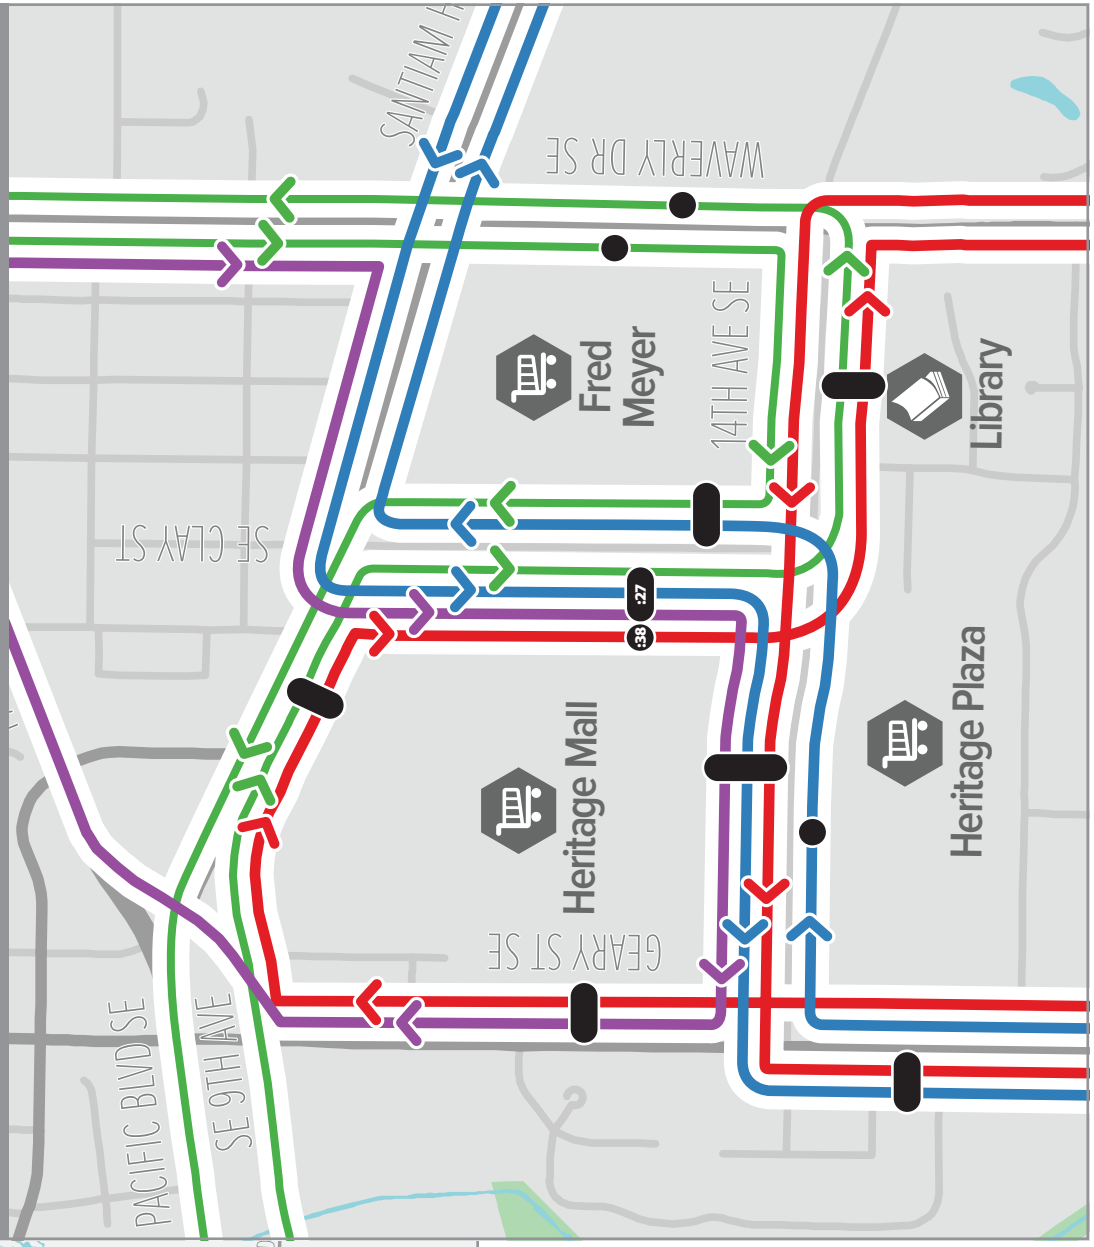

EFFECTIVE AUGUST 28, 2023

AATS

ALBANY TRANSIT SYSTEM

Map & Schedule

See area detail below

ATS BUSES ARE FARELESS

albanytransit.com
541-917-7667

Get realtime
 bus information
 Download the Transit app.

CLAY STREET AT HERITAGE MALL

Legend

-  Bus stops
-  Point of interest
-  **A** – Queen Ave / Walmart / Timber Ridge
-  **B** – Downtown / Salem Ave / WinCo / Costco
-  **C** – N. Albany / Pacific & 9th / Timber Ridge
-  **D** – LBCC / 34th / Waverly / Geary / Hill
-  Linn-Benton Loop (check schedule for routes and other info)
-  Linn-Benton Loop transfer points
-  Linn-Benton Loop bus stops

ROUTE A

Queen / Walmart / Timber Ridge

ROUTE B

Downtown / Salem / WinCo

ROUTE C

N. Albany Park & Ride / Pacific & 9th / Timber Ridge

ROUTE D

Geary / Hill / Waverly - 34th / LBCC

Service on all routes begins at 6:27 a.m. and ends at 6:27 p.m.

Route A

Route B

Route C

Route D

LBCC					Clay at Mall		South Albany HS	Albany Station			Timber Ridge
Arrive	Depart	14th at Mall	Hill / 28th	Queen / Oak	Arrive	Depart		Arrive	Depart	Queen / Oak	
					:22	:27		:40	:48	:54	
					:22	:27					
					:22	:27					:37
:55	:04	:23	:28	:30		:38	:45				