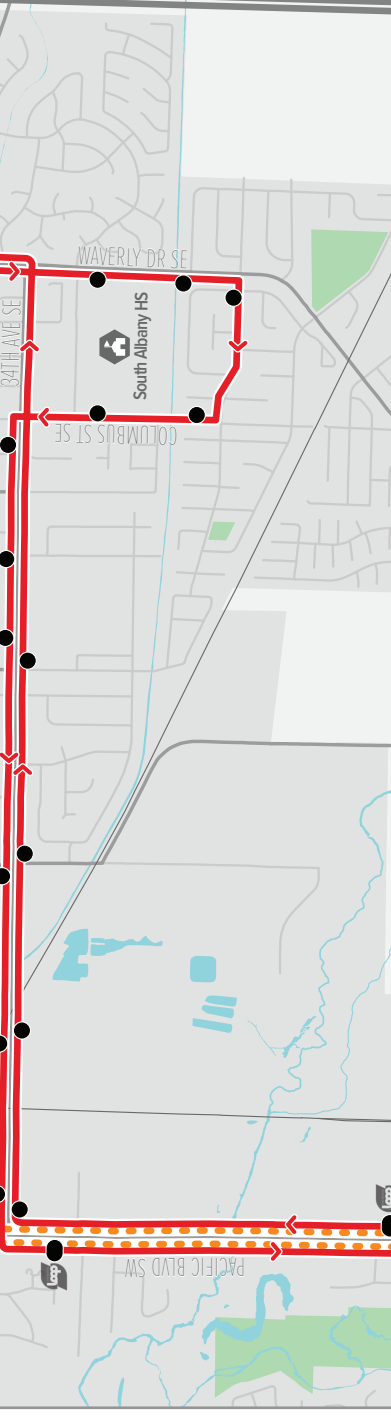

EFFECTIVE AUGUST 28, 2023

AATS

ALBANY TRANSIT SYSTEM

Map & Schedule

See area detail below

ATS BUSES ARE FARELESS

albanytransit.com
541-917-7667

Get realtime
 bus information
 Download the Transit app.

CLAY STREET AT HERITAGE MALL

Legend

-  Bus stops
-  Point of interest
-  **A** – Queen Ave / Walmart / Timber Ridge
-  **B** – Downtown / Salem Ave / WinCo / Costco
-  **C** – N. Albany / Pacific & 9th / Timber Ridge
-  **D** – LBCC / 34th / Waverly / Geary / Hill
-  Linn-Benton Loop (check schedule for routes and other info)
-  Linn-Benton Loop transfer points
-  Linn-Benton Loop bus stops

ROUTE A

Queen / Walmart / Timber Ridge

ROUTE B

Downtown / Salem / WinCo

ROUTE C

N. Albany Park & Ride / Pacific & 9th / Timber Ridge

ROUTE D

Geary / Hill / Waverly - 34th / LBCC

Service on all routes begins at 6:27 a.m. and ends at 6:27 p.m.

Route A

Route B

Route C

Route D

LBCC					Clay at Mall		South Albany HS	Albany Station			Timber Ridge
Arrive	Depart	14th at Mall	Hill / 28th	Queen / Oak	Arrive	Depart		Arrive	Depart	Queen / Oak	
					:22	:27		:40	:48	:54	
					:22	:27					
					:22	:27					:37
:55	:04	:23	:28	:30		:38	:45				