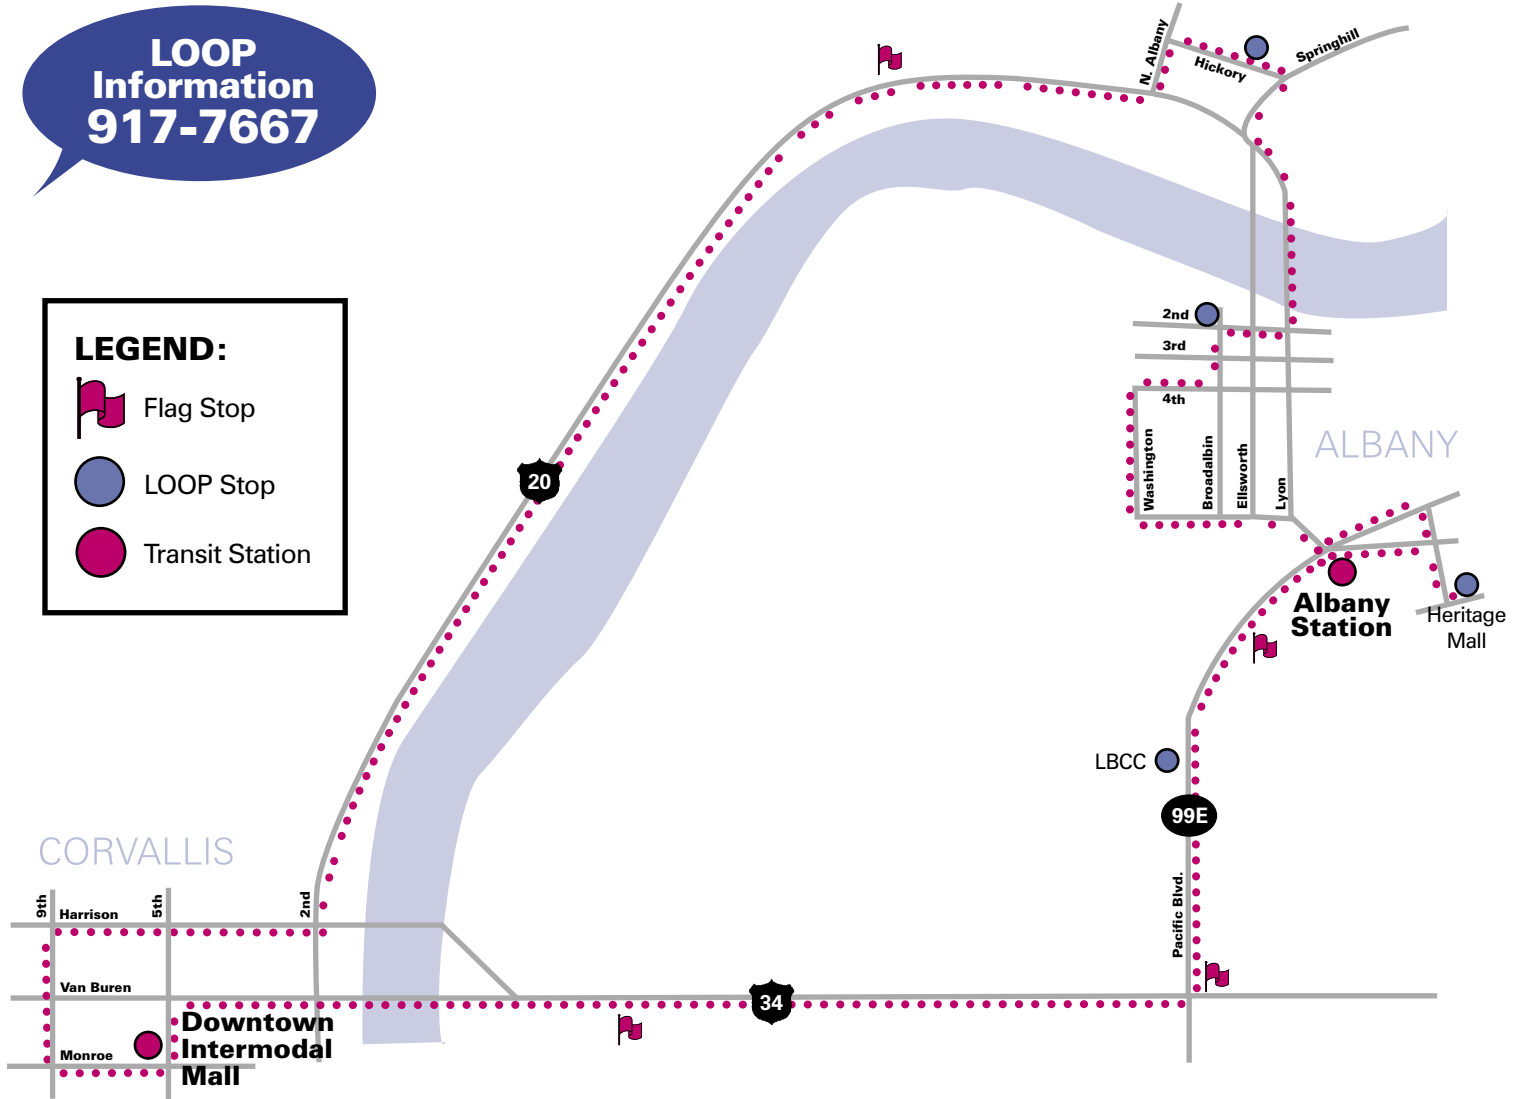

## FLAG STOPS

The LOOP stops at scheduled stop at regular times. The bus will stop at the following locations on an ON-CALL basis only. Be visible and wave to flag the bus down.

- **Taco Bell/Pacific Blvd.** before Albany Station
- **Peoria Rd./Highway 34**
- **Garland's Nursery** on Highway 20
- **Wilco Farmers** on Hwy 99, north of Hwy 34

## SERVICE AREA

The Saturday LOOP serves the transit centers in Albany and Corvallis, downtown Albany, and Heritage Mall. Travel to the Linn County Fair and Expo can be arranged with Albany Call-A-Ride by your LOOP driver. Tell your driver if that is your destination. (There is no Albany Transit System service on Saturdays and holidays.)

## INFORMATION

**Schedule, Route Information, Lost & Found 917-7667**

Greyhound Bus Lines	800-231-2222
Albany Transit System	917-7667
Linn Shuttle	541-367-4775
Corvallis Transit System	766-6998
Valley Retriever	541-265-2253

# LINN-BENTON LOOP SYSTEM SATURDAY & HOLIDAY SERVICE

between downtown Corvallis, Albany, and Heritage Mall

**LOOP  
Information  
917-7667**

**LEGEND:**

-  Flag Stop
-  LOOP Stop
-  Transit Station

ALBANY STATION	ALBANY 2ND & BROADALBIN	N. ALBANY PARK & RIDE	CORVALLIS 5TH & MONROE	LBCC	ALBANY STATION	HERITAGE MALL
8:00	8:05	8:10	8:30	8:50	9:05	9:10
—	9:20	9:25	9:45	10:05	10:20	10:25
—	10:50	10:55	11:15	11:35	11:50	11:55
—	<b>No service 12:00 to 1:00 (lunch break)</b>			xxx	xxx	xxx
—	1:00	1:05	1:25	1:45	2:00	2:05
—	2:15	2:20	2:40	3:00	3:15	3:20
—	3:45	3:50	4:10	4:30	4:45	4:50
—	5:00	5:05	5:25	5:45	6:00	<b>(service ends)</b>