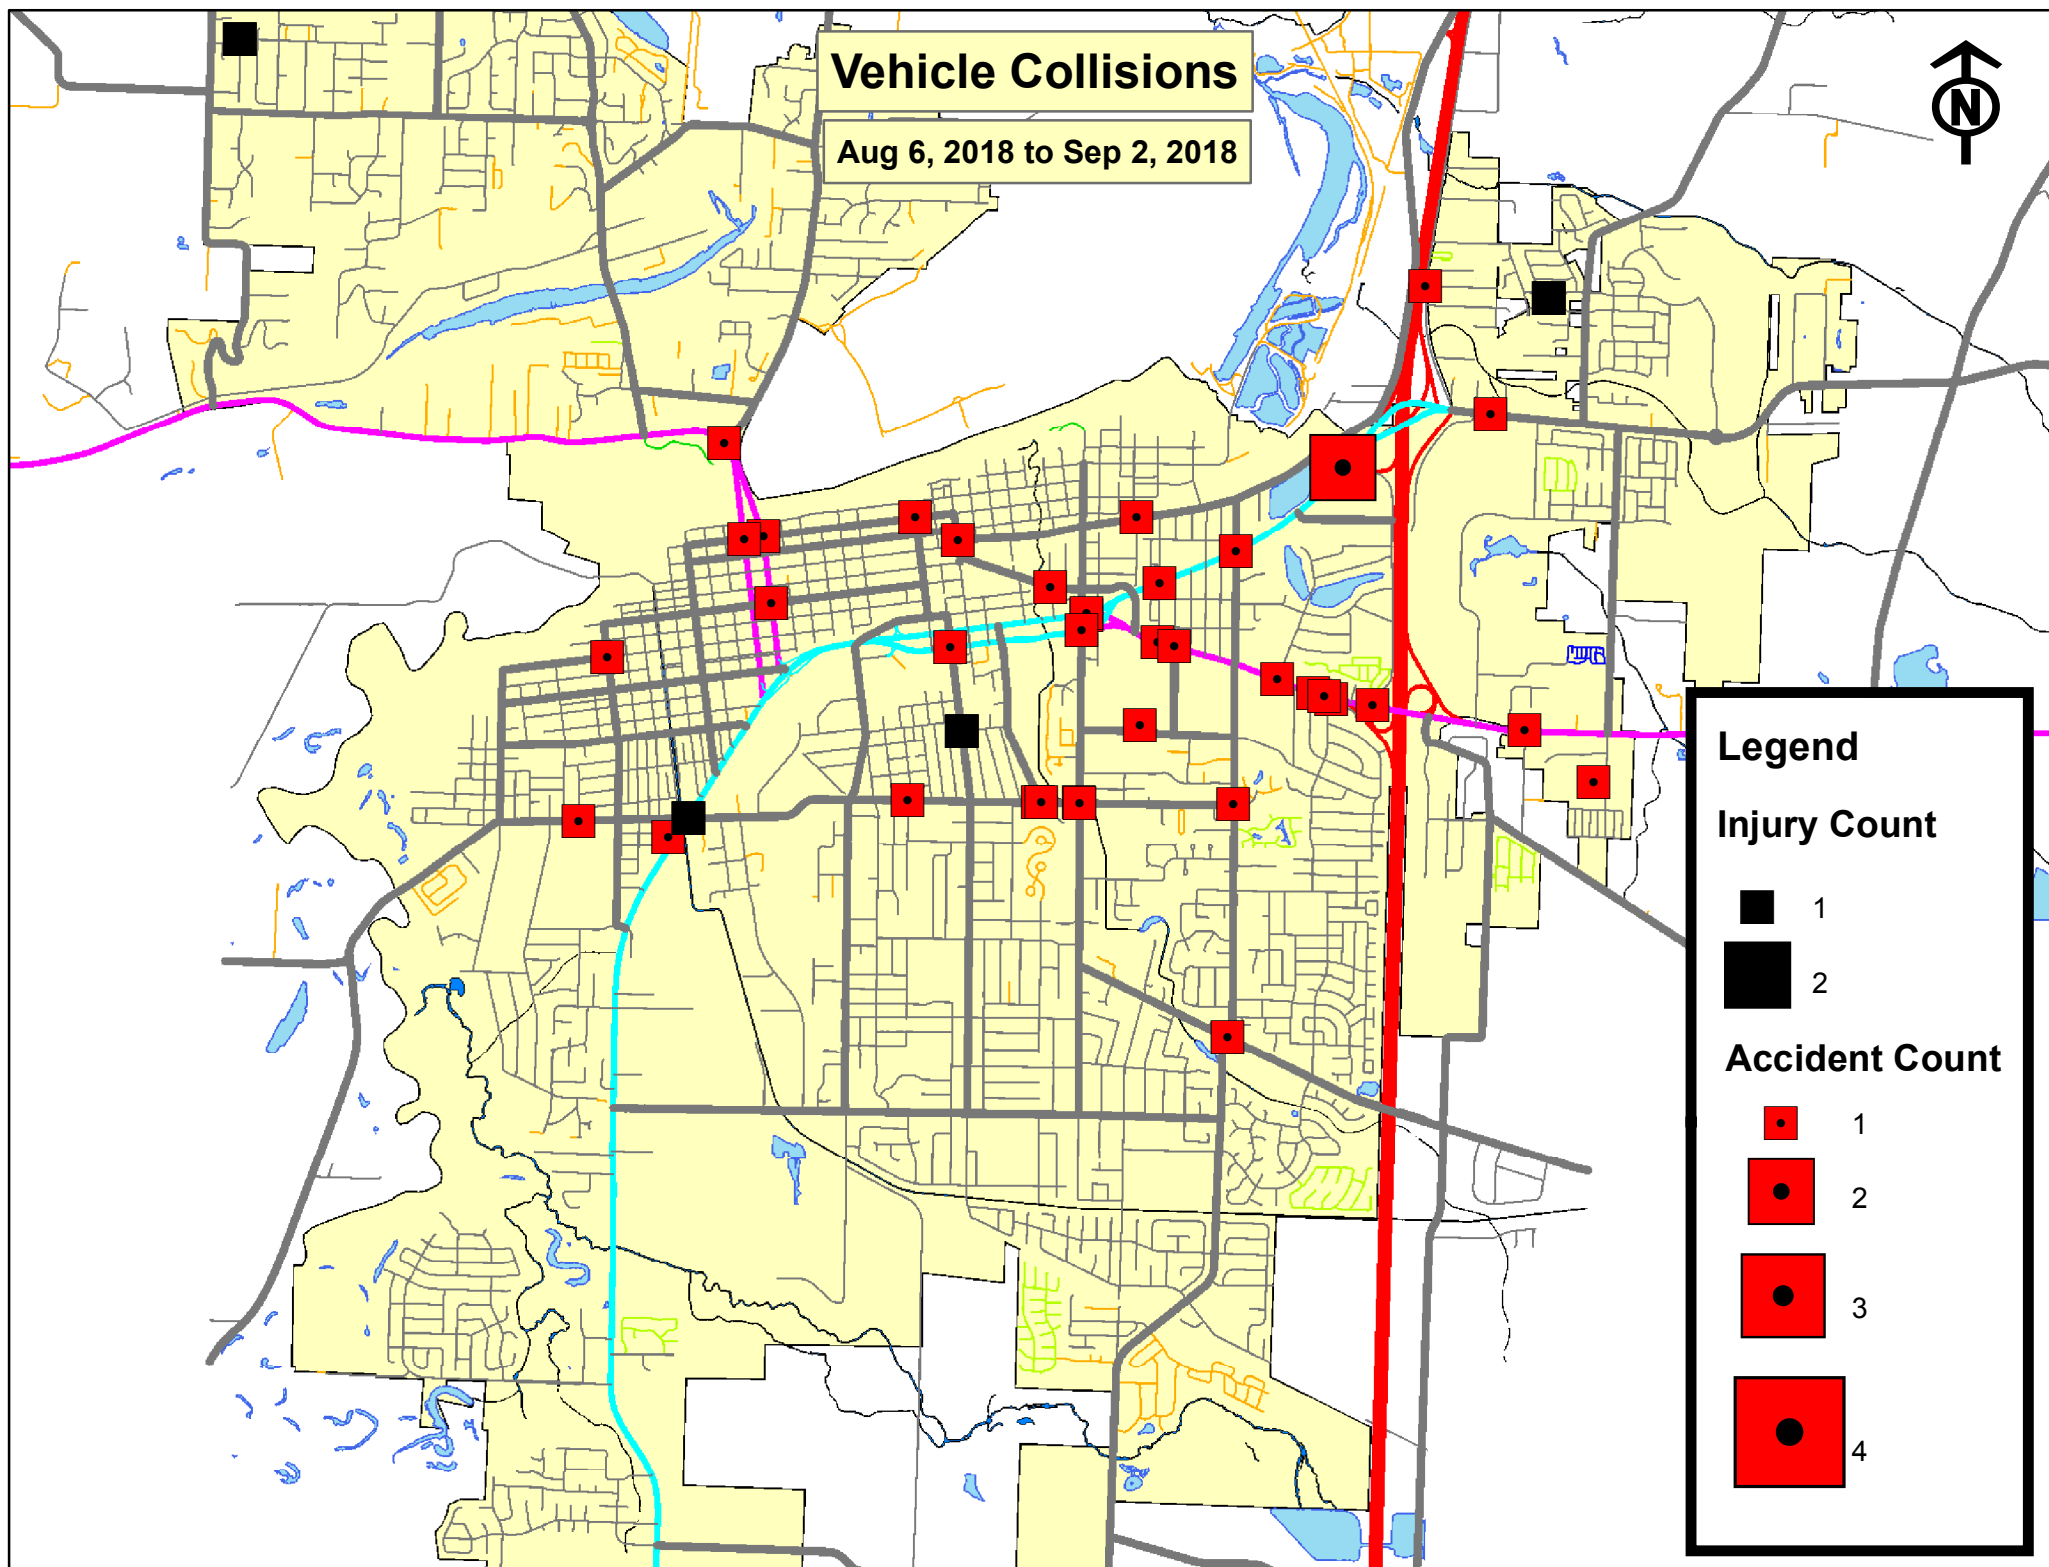

Vehicle Collisions

Aug 6, 2018 to Sep 2, 2018

Legend

Injury Count

- 1 (Small black square)
- 2 (Large black square)

Accident Count

- 1 (Small red square)
- 2 (Medium red square)
- 3 (Large red square)
- 4 (Very large red square)