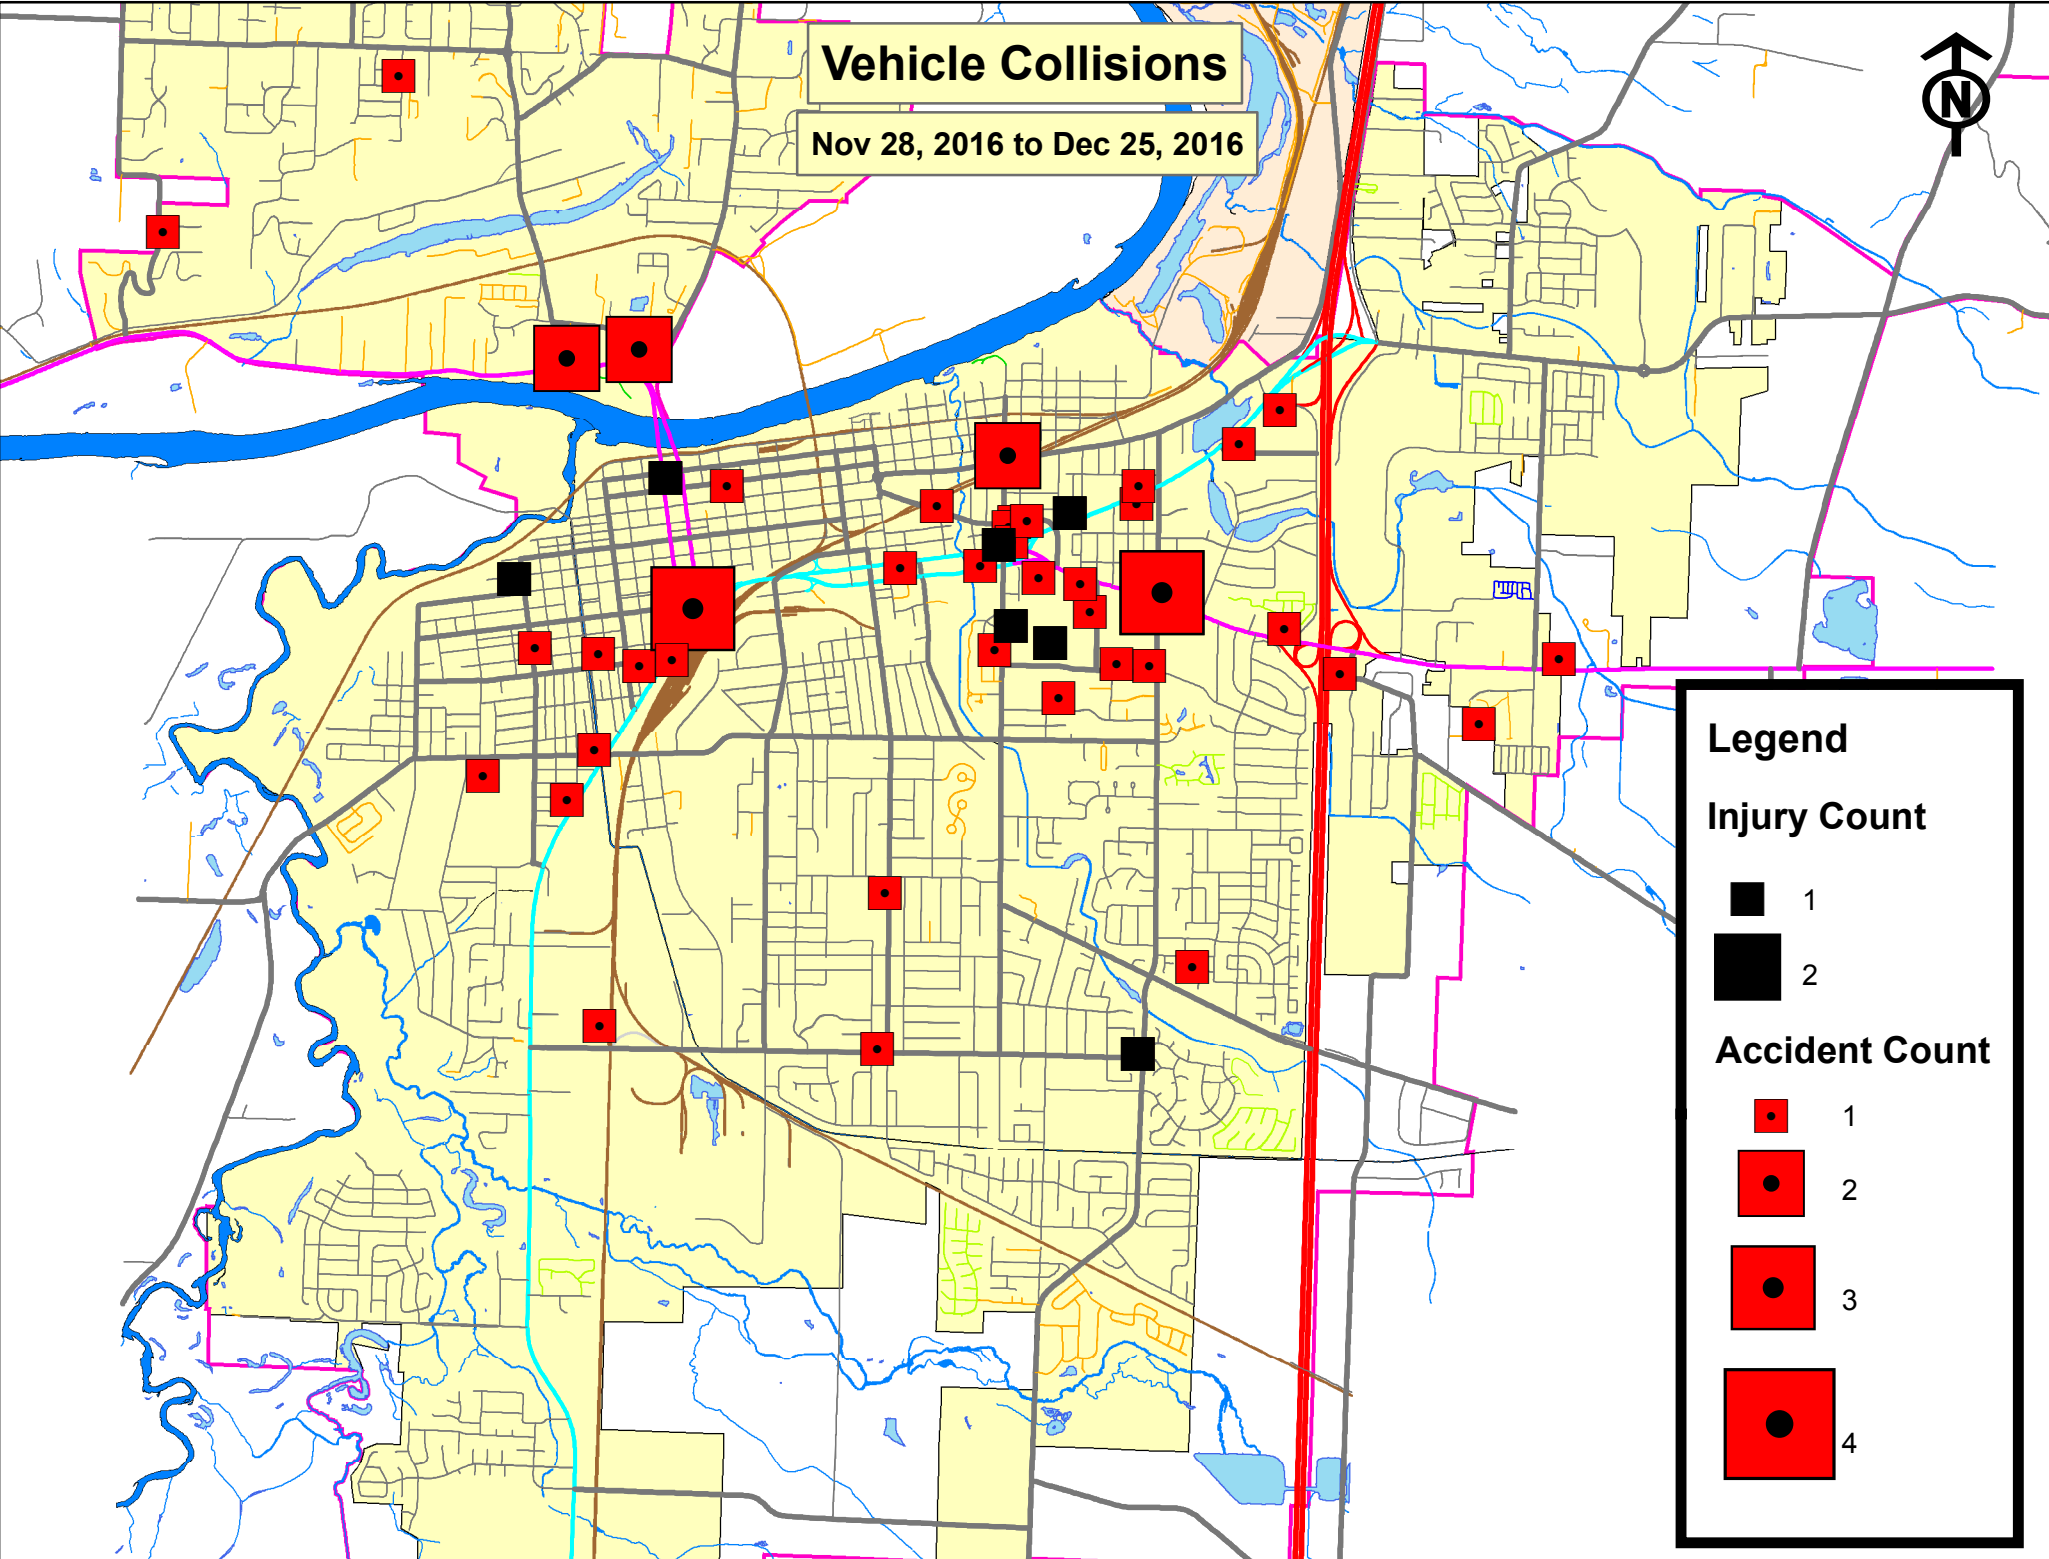

Vehicle Collisions

Nov 28, 2016 to Dec 25, 2016

Legend

Injury Count

- 1 (Small black square)
- 2 (Medium black square)

Accident Count

- 1 (Small red square)
- 2 (Medium red square)
- 3 (Large red square)
- 4 (Very large red square)