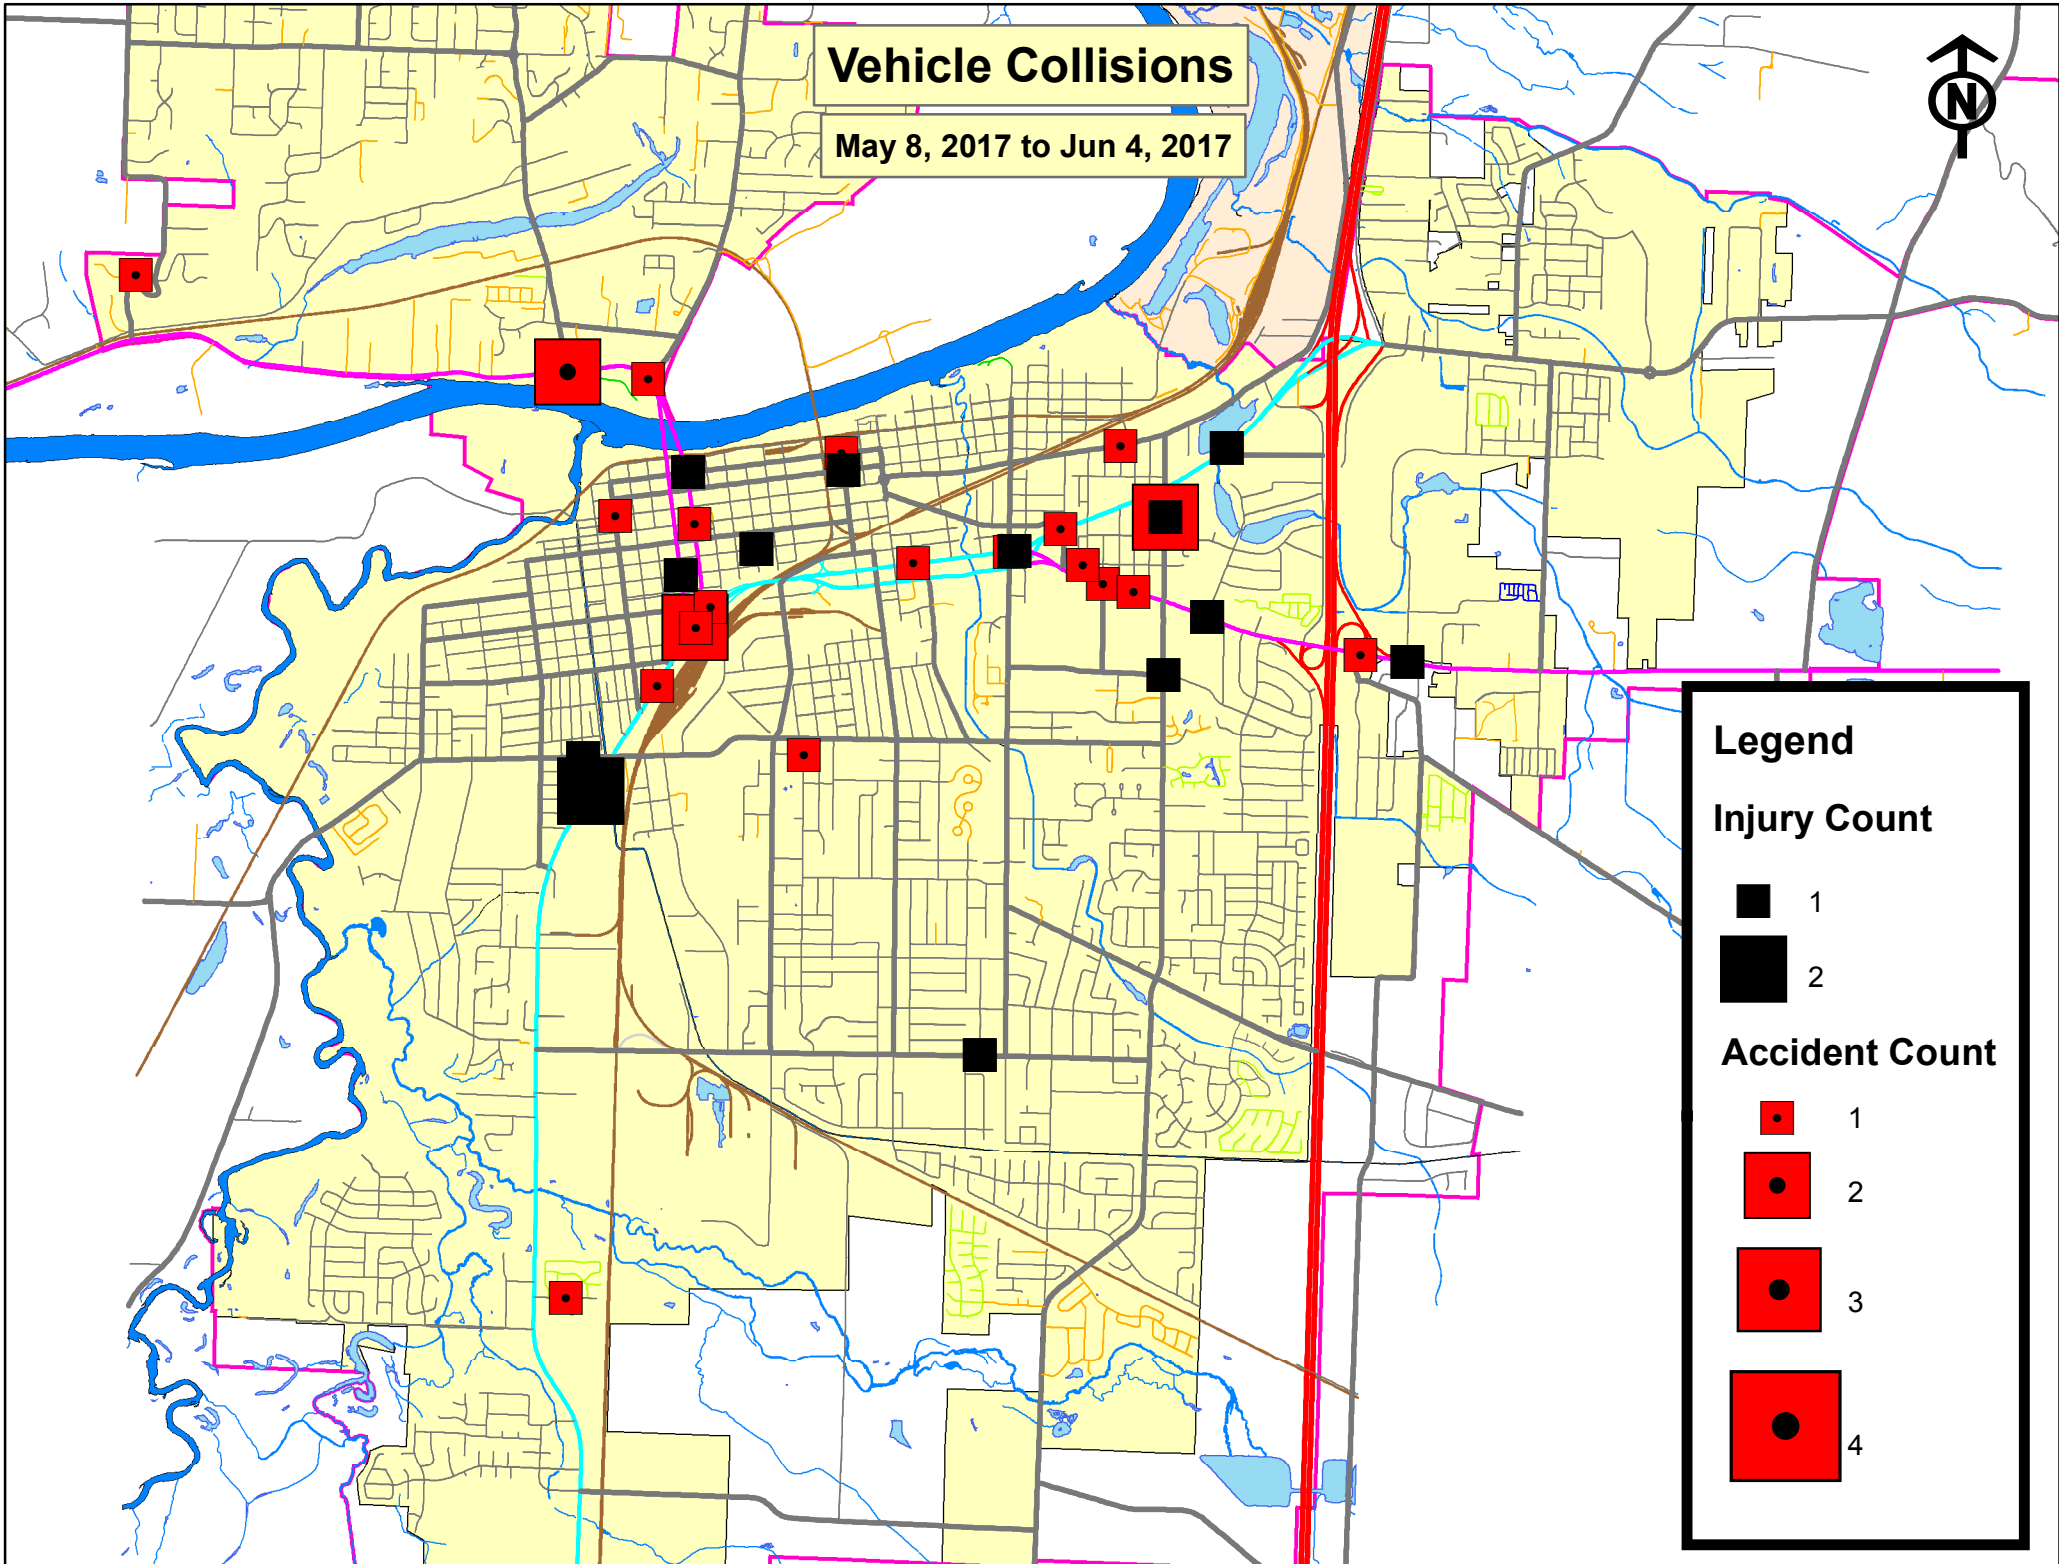

Vehicle Collisions

May 8, 2017 to Jun 4, 2017

Legend

Injury Count

- 1
- 2

Accident Count

- 1
- 2
- 3
- 4