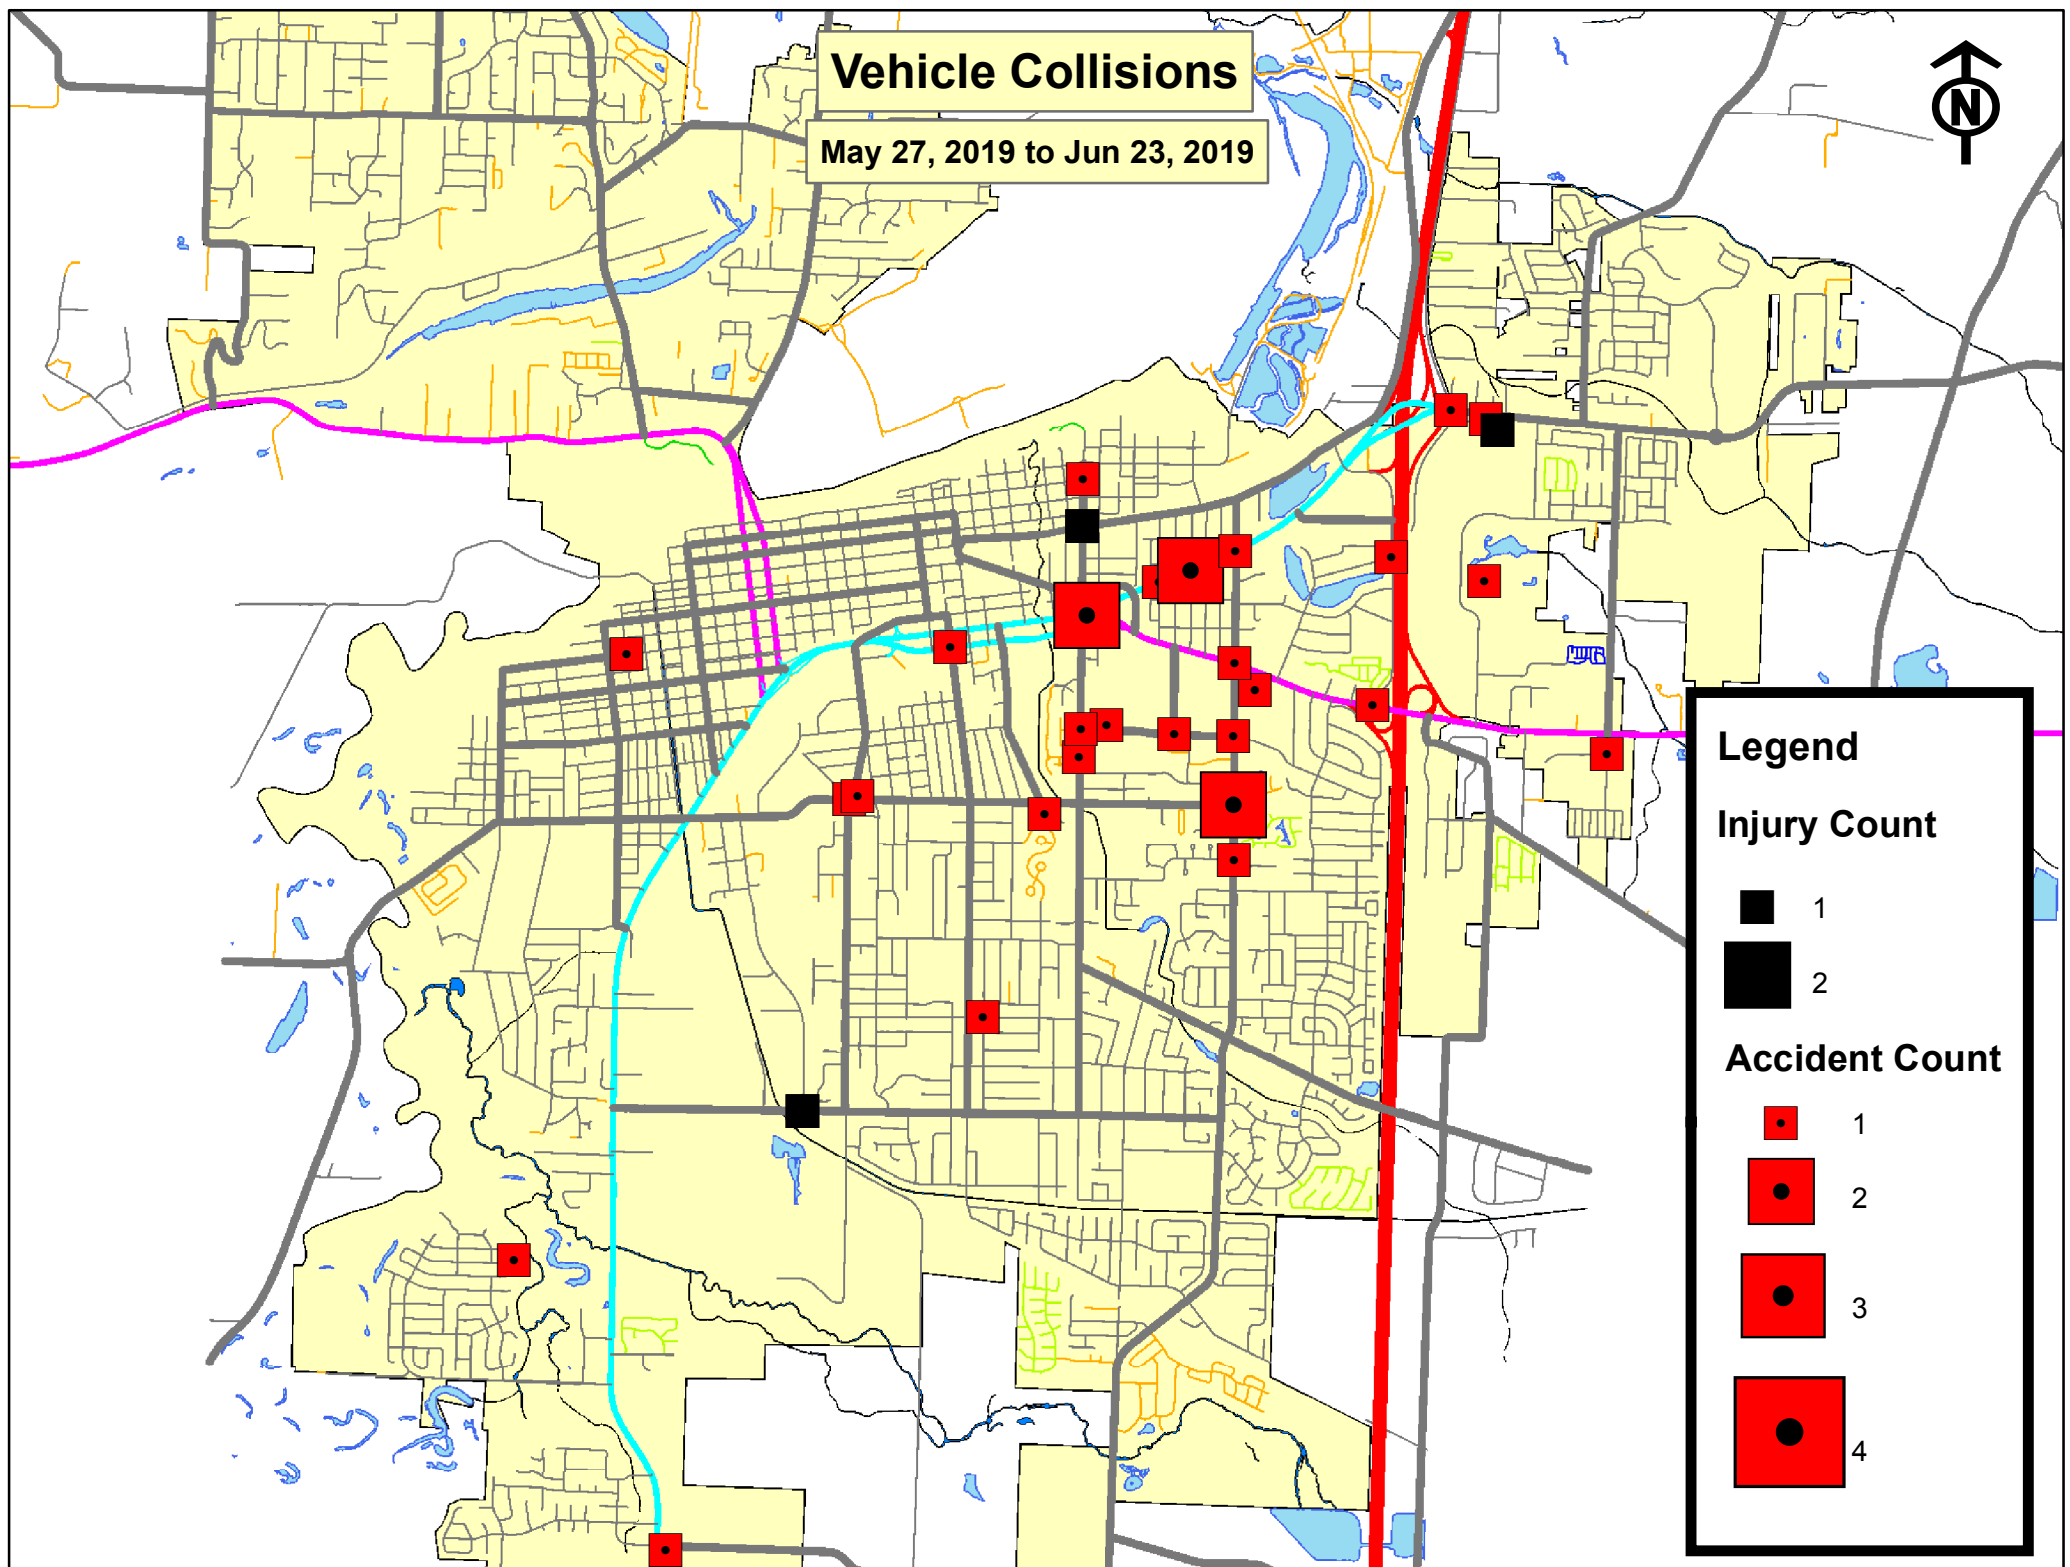

Vehicle Collisions

May 27, 2019 to Jun 23, 2019

Legend

Injury Count

- 1 (Small black square)
- 2 (Medium black square)

Accident Count

- 1 (Small red square)
- 2 (Medium red square)
- 3 (Large red square)
- 4 (Very large red square)