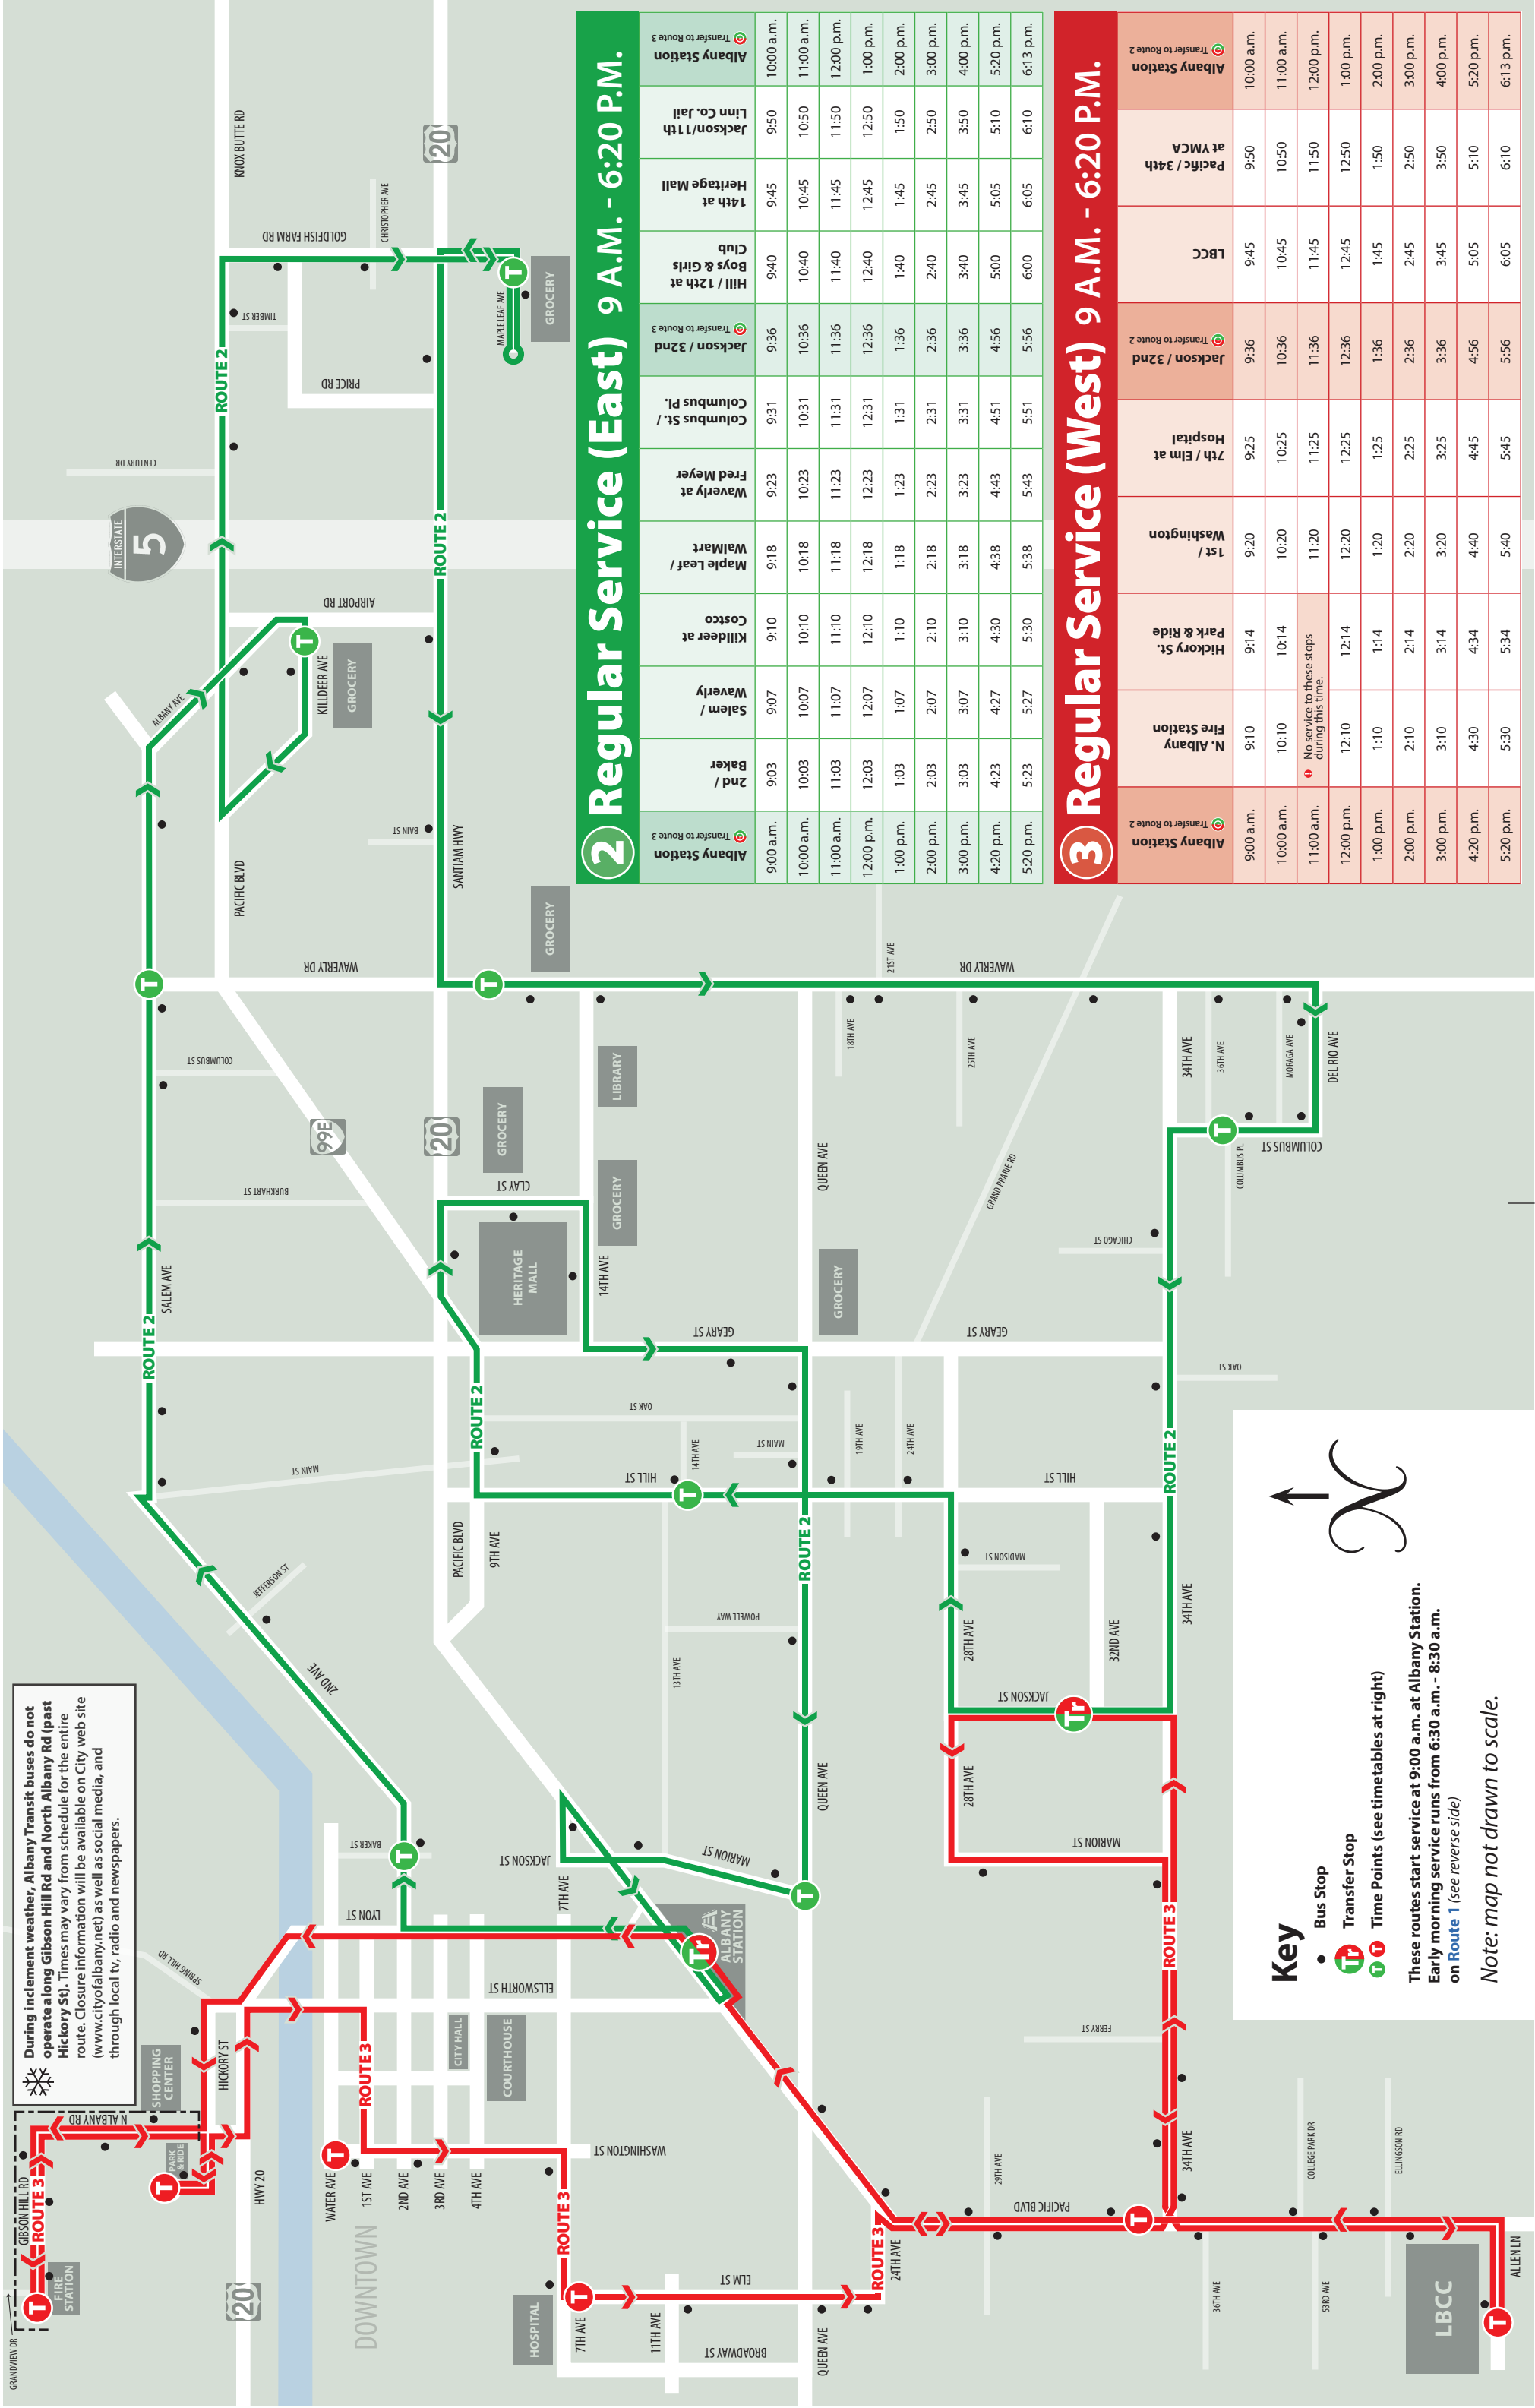

## 2 Regular Service (East) 9 A.M. - 6:20 P.M.

Albany Station Transfer to Route 3	Baker / 2nd	Salem / Waverly	Killdeer at Costco	Maple Leaf / WalMart	Waverly at Fred Meyer	Columbus Pl. /	Jackson / 32nd	Transfer to Route 3	Hill / 12th at Boys & Girls Club	Heritage Mall	Jackson / 11th Linn Co. Jail	Albany Station Transfer to Route 3
9:00 a.m.	9:03	9:07	9:10	9:18	9:23	9:31	9:36	9:36	9:40	9:45	9:50	10:00 a.m.
10:00 a.m.	10:03	10:07	10:10	10:18	10:23	10:31	10:36	10:36	10:40	10:45	10:50	11:00 a.m.
11:00 a.m.	11:03	11:07	11:10	11:18	11:23	11:31	11:36	11:36	11:40	11:45	11:50	12:00 p.m.
12:00 p.m.	12:03	12:07	12:10	12:18	12:23	12:31	12:36	12:36	12:40	12:45	12:50	1:00 p.m.
1:00 p.m.	1:03	1:07	1:10	1:18	1:23	1:31	1:36	1:36	1:40	1:45	1:50	2:00 p.m.
2:00 p.m.	2:03	2:07	2:10	2:18	2:23	2:31	2:36	2:36	2:40	2:45	2:50	3:00 p.m.
3:00 p.m.	3:03	3:07	3:10	3:18	3:23	3:31	3:36	3:36	3:40	3:45	3:50	4:00 p.m.
4:20 p.m.	4:23	4:27	4:30	4:38	4:43	4:51	4:56	4:56	5:00	5:05	5:10	5:20 p.m.
5:20 p.m.	5:23	5:27	5:30	5:38	5:43	5:51	5:56	5:56	6:00	6:05	6:10	6:13 p.m.

**Key**

- Bus Stop
- Transfer Stop
- Time Points (see timetables at right)

These routes start service at 9:00 a.m. at Albany Station.  
 Early morning service runs from 6:30 a.m. - 8:30 a.m. on Route 1 (see reverse side)