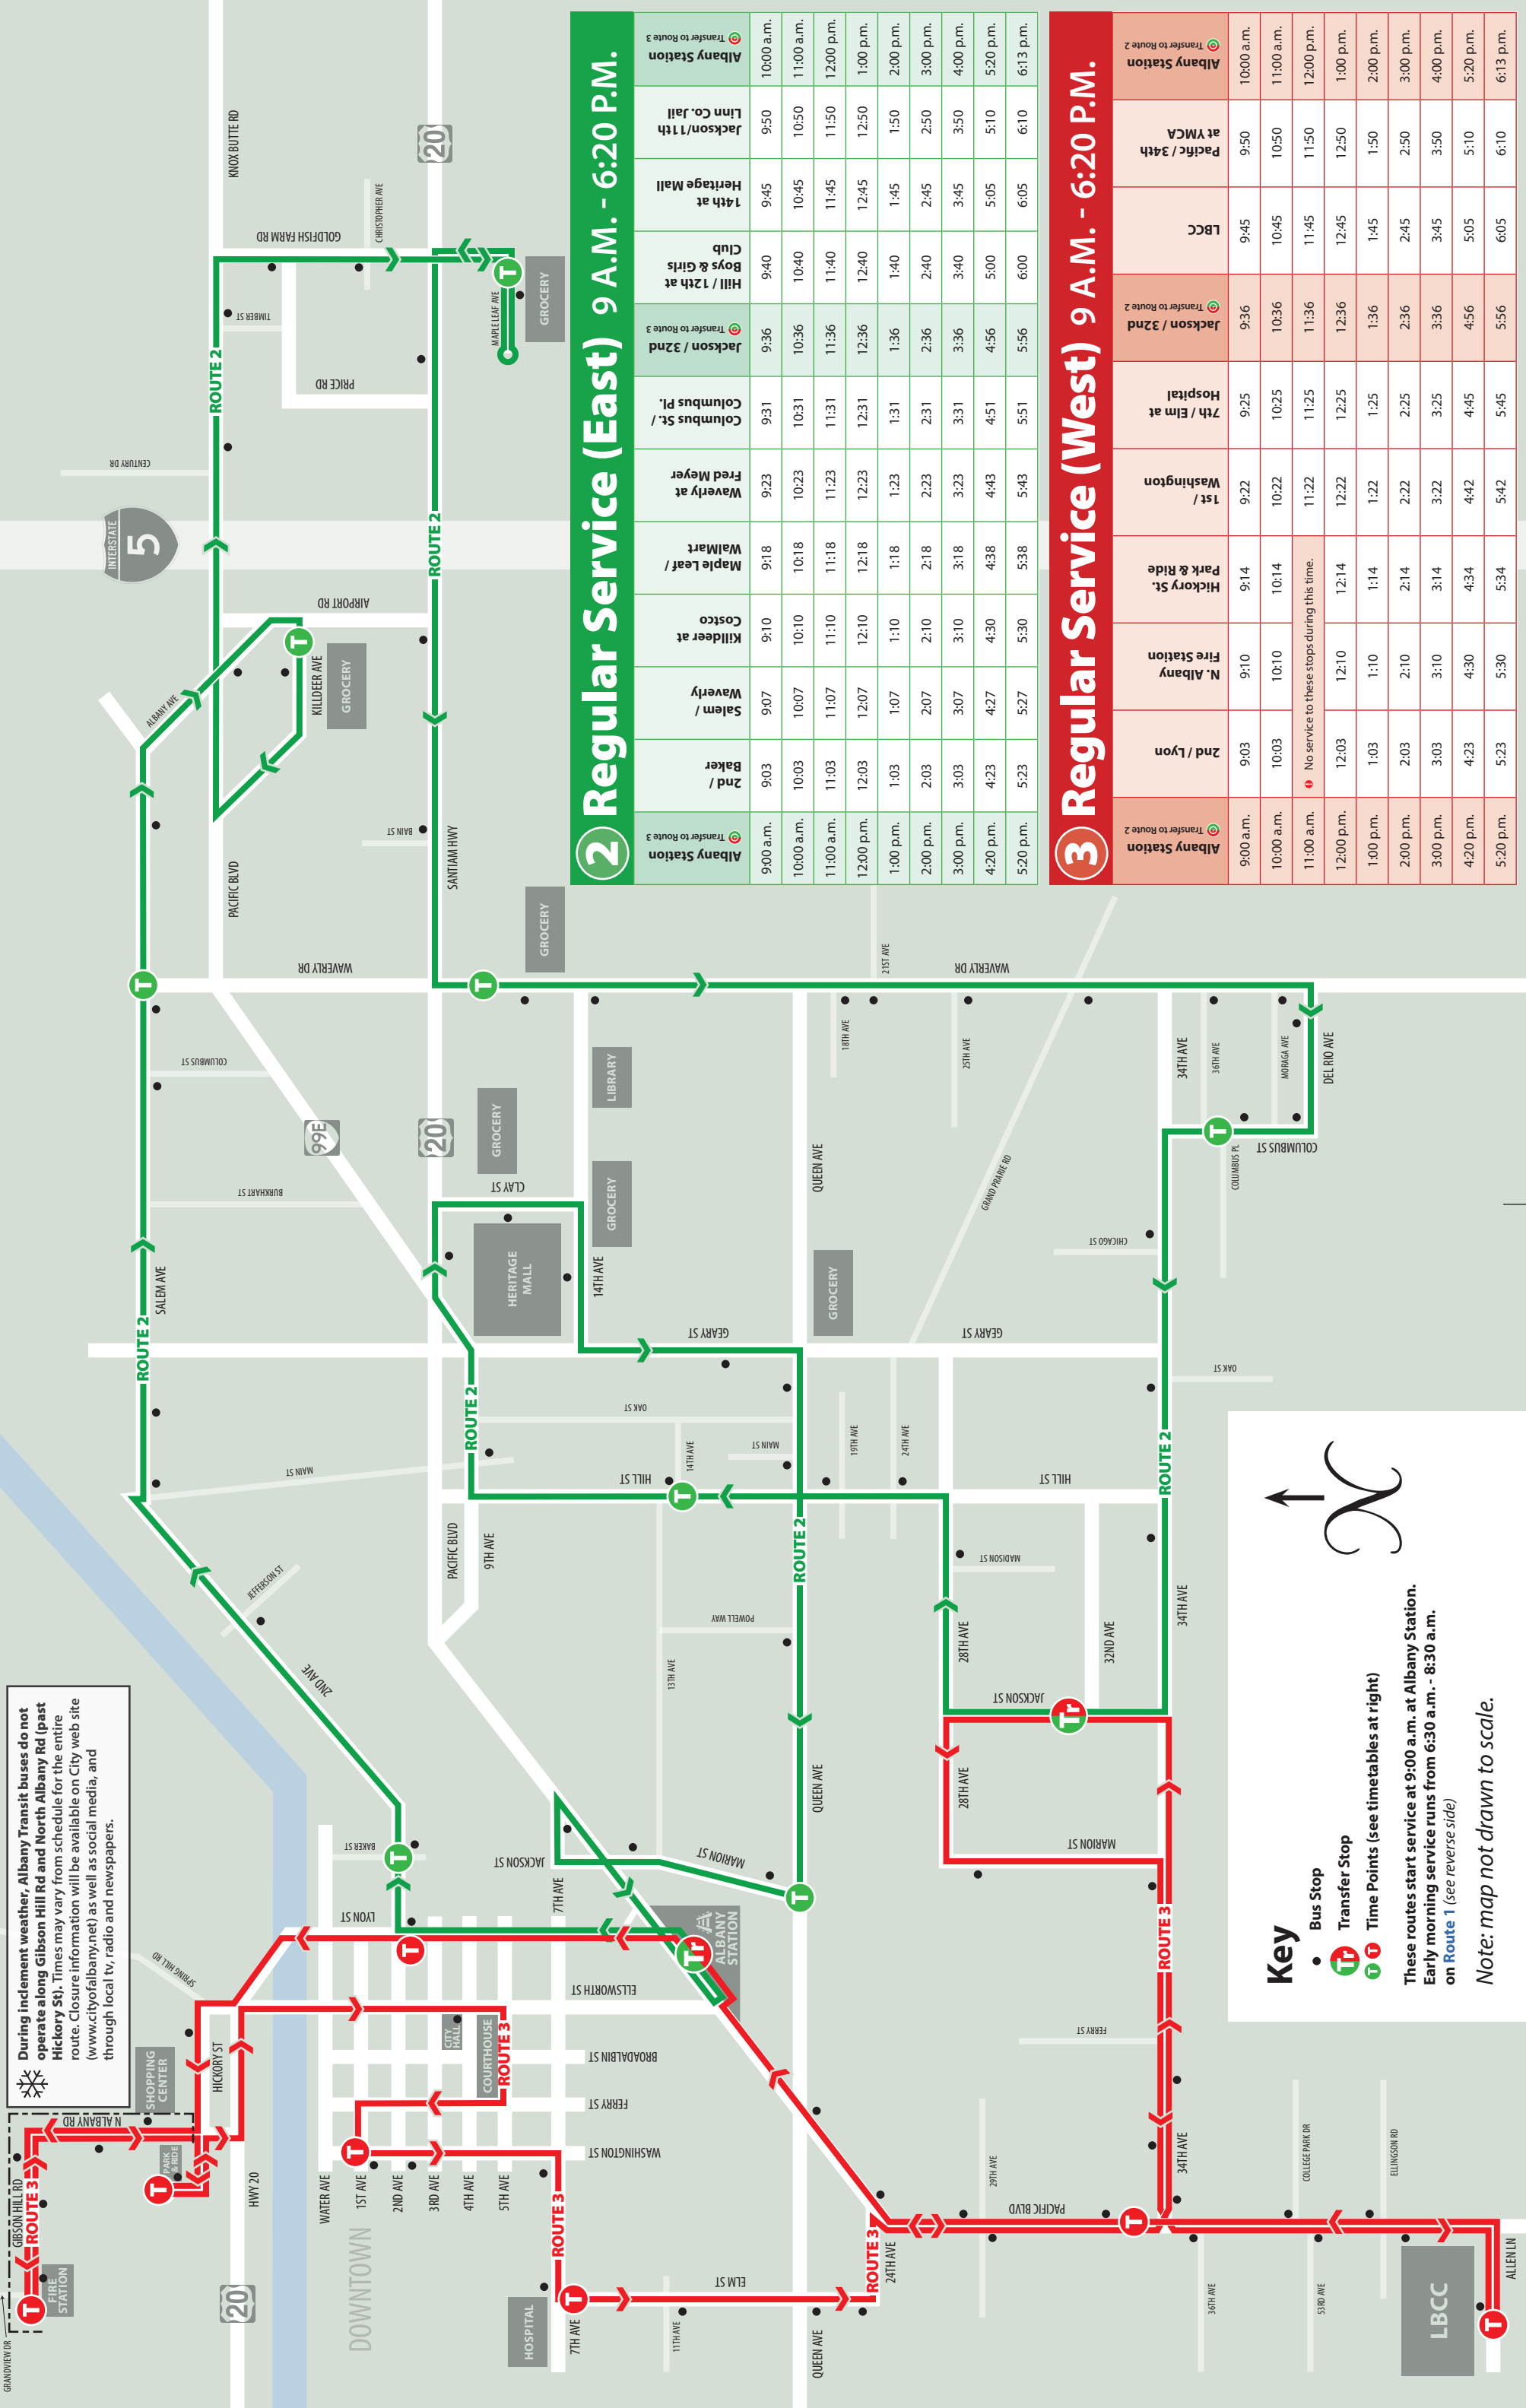

2 Regular Service (East) 9 A.M. - 6:20 P.M.

| | | | | | | | | | | | |
|---------------------------------------|-------------|-------------------|--------------------|----------------------|-----------------------|-----------------------------|---------------------------------------|----------------------------------|---------------|-----------------------------|---------------------------------------|
| Albany Station Transfer to Route 3 | 2nd / Baker | Waverly / Waverly | Killdeer at Costco | Maple Leaf / Walmart | Waverly at Fred Meyer | Columbus Pl. / Columbus St. | Jackson / 32nd Transfer to Route 3 | Hill / 12th at Boys & Girls Club | Heritage Mall | Jackson / 1th Linn Co. Jail | Albany Station Transfer to Route 3 |
| 9:00 a.m. | 9:03 | 9:07 | 9:10 | 9:18 | 9:23 | 9:31 | 9:36 | 9:40 | 9:45 | 9:50 | 10:00 a.m. |
| 10:00 a.m. | 10:03 | 10:07 | 10:10 | 10:18 | 10:23 | 10:31 | 10:36 | 10:40 | 10:45 | 10:50 | 11:00 a.m. |
| 11:00 a.m. | 11:03 | 11:07 | 11:10 | 11:18 | 11:23 | 11:31 | 11:36 | 11:40 | 11:45 | 11:50 | 12:00 p.m. |
| 12:00 p.m. | 12:03 | 12:07 | 12:10 | 12:18 | 12:23 | 12:31 | 12:36 | 12:40 | 12:45 | 12:50 | 1:00 p.m. |
| 1:00 p.m. | 1:03 | 1:07 | 1:10 | 1:18 | 1:23 | 1:31 | 1:36 | 1:40 | 1:45 | 1:50 | 2:00 p.m. |
| 2:00 p.m. | 2:03 | 2:07 | 2:10 | 2:18 | 2:23 | 2:31 | 2:36 | 2:40 | 2:45 | 2:50 | 3:00 p.m. |
| 3:00 p.m. | 3:03 | 3:07 | 3:10 | 3:18 | 3:23 | 3:31 | 3:36 | 3:40 | 3:45 | 3:50 | 4:00 p.m. |
| 4:20 p.m. | 4:23 | 4:27 | 4:30 | 4:38 | 4:43 | 4:51 | 4:56 | 5:00 | 5:05 | 5:10 | 5:20 p.m. |
| 5:20 p.m. | 5:23 | 5:27 | 5:30 | 5:38 | 5:43 | 5:51 | 5:56 | 6:00 | 6:05 | 6:10 | 6:13 p.m. |

Key

- Bus Stop
- T Transfer Stop
- T Time Points (see timetables at right)

These routes start service at 9:00 a.m. at Albany Station. Early morning service runs from 6:30 a.m. - 8:30 a.m. on Route 1 (see reverse side)