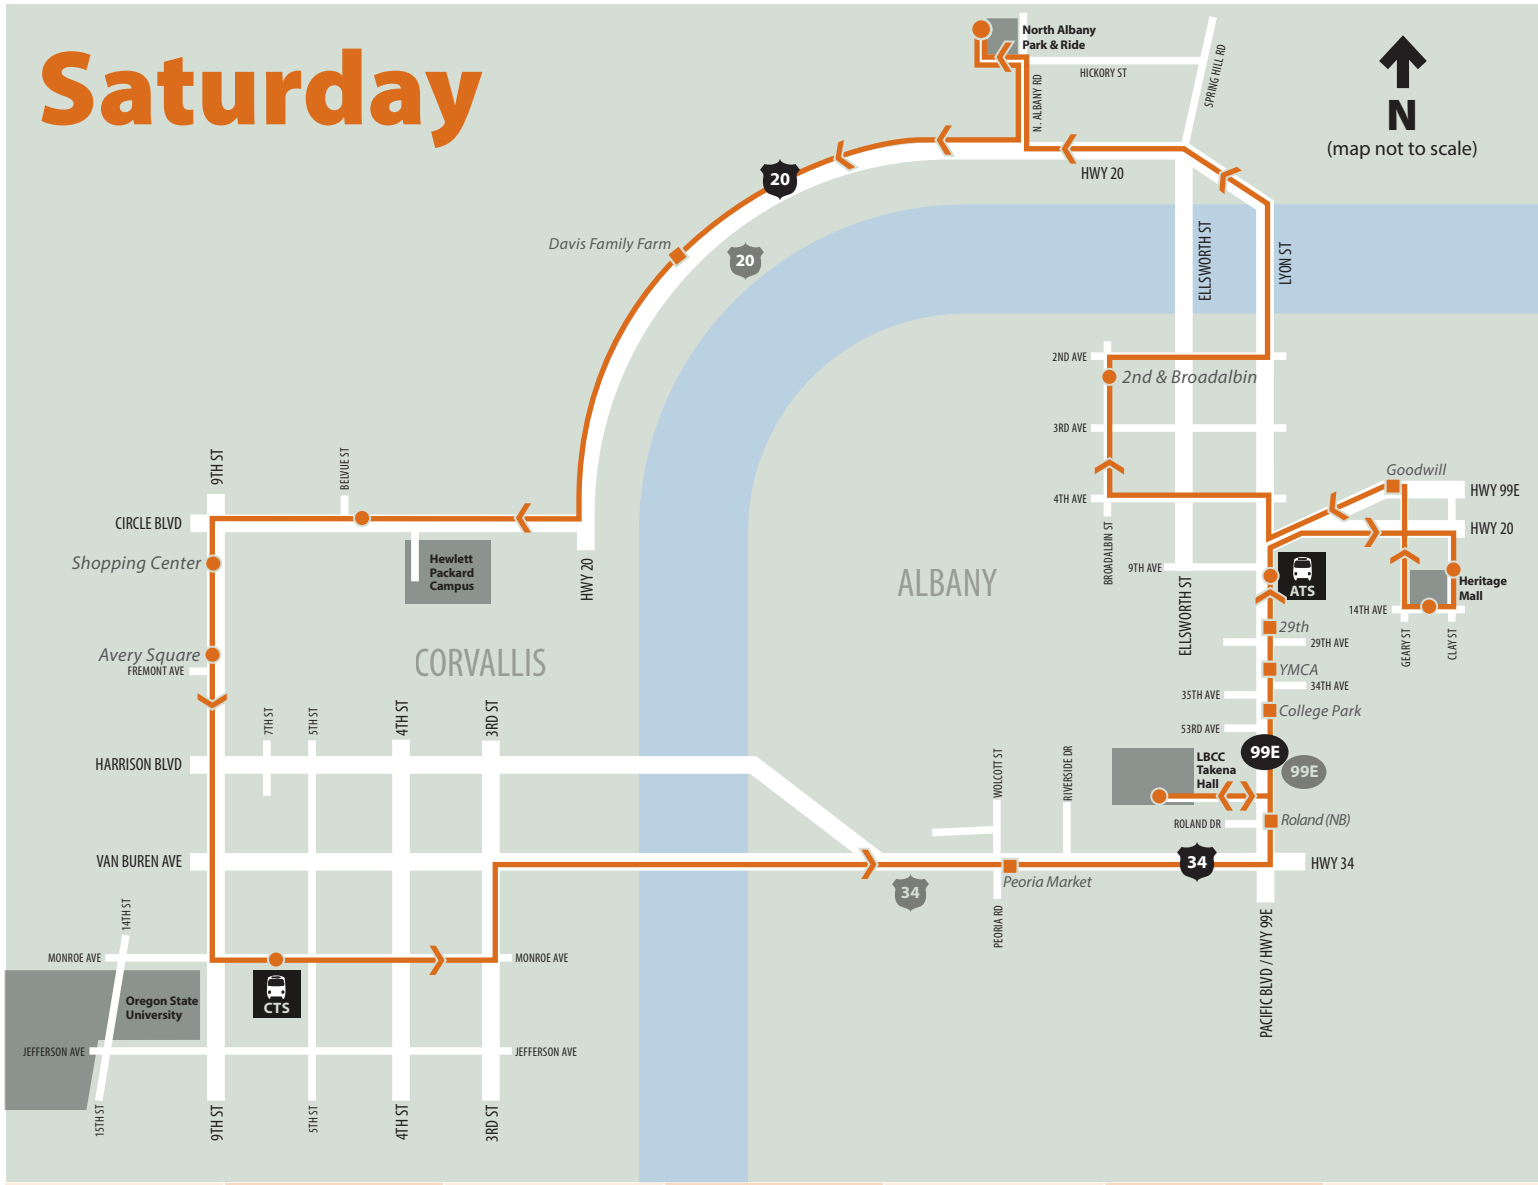

# Saturday

ALBANY STATION	ALBANY 2ND & BROADALBIN	N. ALBANY PARK & RIDE	CORVALLIS 5TH & MONROE	LBCC	ALBANY STATION	HERITAGE MALL
8:00	8:05	8:10	8:30	8:48	9:00	9:05
	9:15	9:20	9:40	9:58	10:30	10:35
	10:45	10:50	11:10	11:28	11:40	11:45
11:55 (drop off only)	NO SERVICE FROM NOON TO 1:00 PM FOR DRIVER BREAK				1:00	1:05
	1:15	1:20	1:40	1:58	2:10	2:15
	2:25	2:30	2:50	3:08	3:40	3:45
	3:55	4:00	4:20	4:38	4:50	4:55
	5:05	5:10	5:30	5:48	5:55	6:00 (END OF SERVICE)

### SATURDAY SERVICE

Saturday Loop service schedule is effective on Saturdays and the Friday following Thanksgiving.

# MAP & SCHEDULE

Weekday service between Albany, LBCC, Corvallis, OSU, and HP.  
Saturday service between Albany, LBCC, Corvallis, OSU, and Heritage Mall.

For schedule and route information call 541-917-7667 or visit [taketheloop.com](http://taketheloop.com)

# Weekday Afternoon

AFTERNOON	ALBANY STATION	LBCC	CORVALLIS 5TH & MONROE	OSU/CORVALLIS 14TH & JEFFERSON	HEWLETT PACKARD	N. ALBANY PARK & RIDE	ALBANY 2ND & BROADALBIN
		3:00	3:20 ★	3:25	3:40	3:55	3:58
	4:05 ★	4:15	4:35 ★	4:40	4:55	5:10	5:13
	5:40 ★	5:50	6:15 ★	6:20	6:30	6:45	6:48
	6:50	7:00 drop-off only	<b>END OF SERVICE</b>				