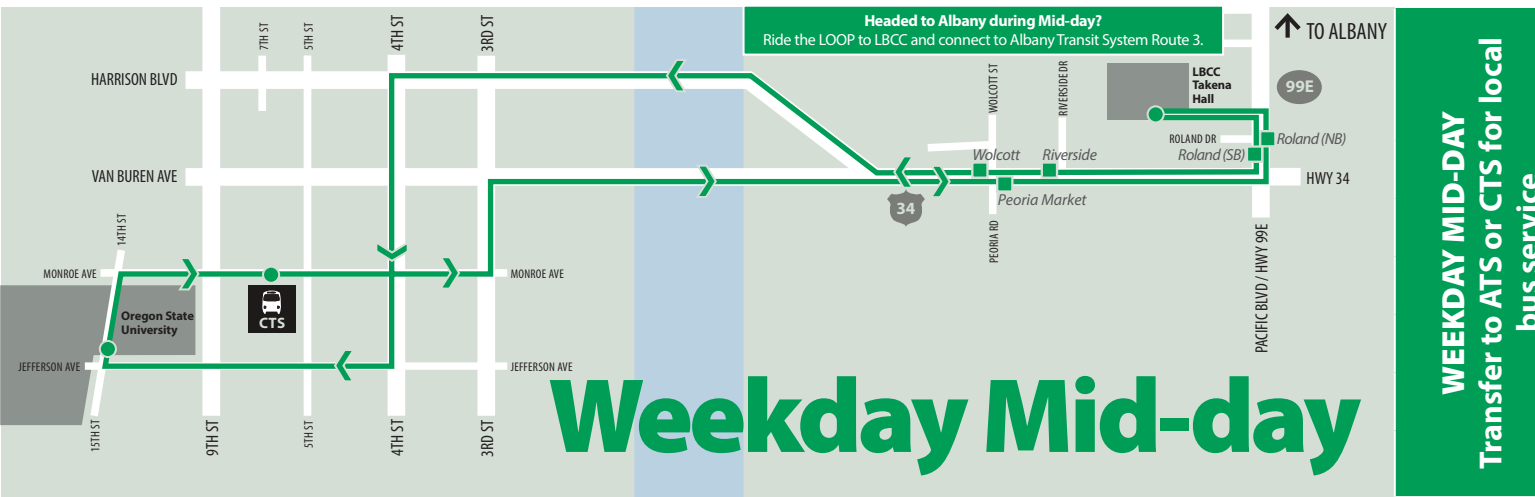

# MAP & SCHEDULE

Weekday service between Albany, LBCC, Corvallis, OSU, and HP.  
Saturday service between Albany, LBCC, Corvallis, OSU, and Heritage Mall.

For schedule and route information call 541-917-7667 or visit [taketheloop.com](http://taketheloop.com)

# Weekday Morning

MORNING	ALBANY STATION	ALBANY 2ND & BROADALBIN	N. ALBANY PARK & RIDE	HEWLETT PACKARD	OSU/CORVALLIS 14TH & JEFFERSON	CORVALLIS 5TH & MONROE	LBCC
	6:25	6:28	6:31	6:46	7:00	7:05 ★	7:25
	7:35 ★	7:38	7:41	7:56	8:10	8:15 ★	8:35
	8:50 ★	8:53	8:56	9:10	9:20	9:25 ★	9:45

MORNING EXPRESS	EXPRESS SERVICE BETWEEN LBCC AND 5TH & MONROE IN CORVALLIS. NO LOCAL STOPS.	6:40	7:05 ★	7:30 ★	8:15 ★	8:45 drop-off only
-----------------	-----------------------------------------------------------------------------	------	--------	--------	--------	--------------------