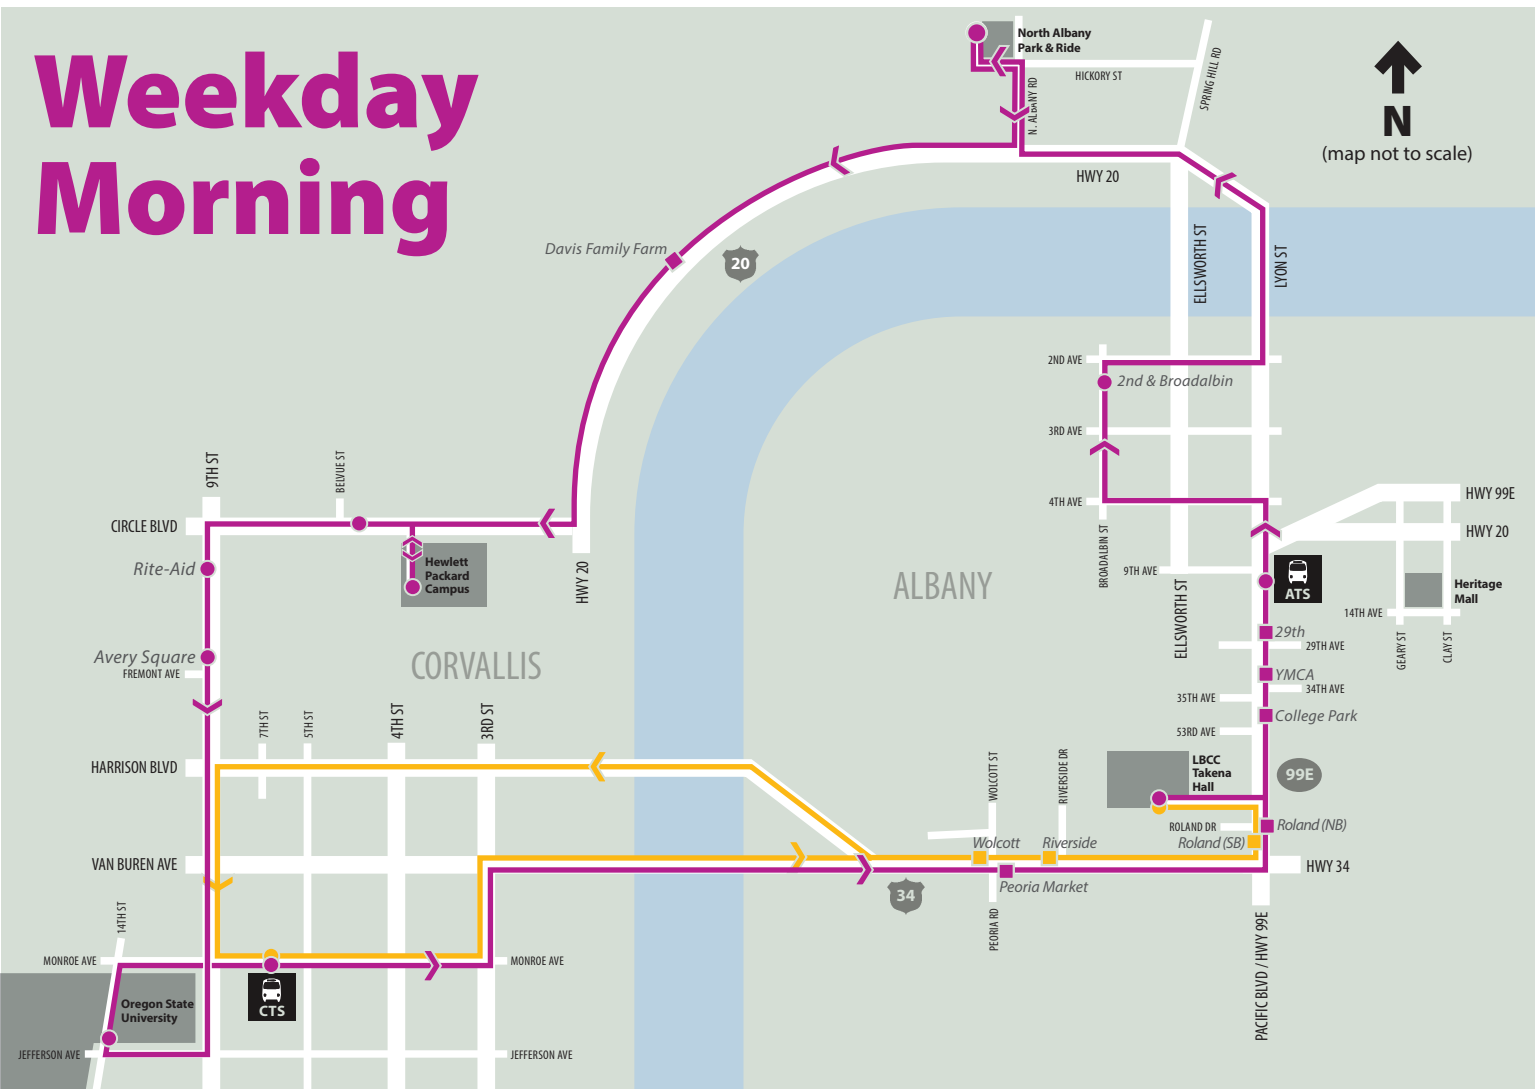

# MAP & SCHEDULE

Weekday service between Albany, LBCC, Corvallis, OSU, and HP.  
Saturday service between Albany, LBCC, Corvallis, OSU, and Heritage Mall.

For schedule and route information call 541-917-7667 or visit [taketheloop.com](http://taketheloop.com)

# Weekday Morning

MORNING	ALBANY STATION	ALBANY 2ND & BROADALBIN	N. ALBANY PARK & RIDE	HEWLETT PACKARD	OSU/CORVALLIS 14TH & JEFFERSON	CORVALLIS 5TH & MONROE	LBCC
	6:25	6:28	6:31	6:46	7:00	7:05 ★	7:25
	7:35 ★	7:38	7:41	7:56	8:10	8:15 ★	8:35
	8:50 ★	8:53	8:56	9:10	9:20	9:25 ★	9:45

MORNING EXPRESS	EXPRESS SERVICE BETWEEN LBCC AND 5TH & MONROE IN CORVALLIS. NO LOCAL STOPS.	6:40	7:05 ★	7:30 ★	8:15 ★	8:45 drop-off only
-----------------	-----------------------------------------------------------------------------	------	--------	--------	--------	--------------------

# Weekday Afternoon

AFTERNOON	ALBANY STATION	LBCC	CORVALLIS 5TH & MONROE	OSU/CORVALLIS 14TH & JEFFERSON	HEWLETT PACKARD	N. ALBANY PARK & RIDE	ALBANY 2ND & BROADALBIN
		3:00	3:20 ★	3:25	3:40	3:55	3:58
	4:05 ★	4:15	4:35 ★	4:40	4:55	5:10	5:13
	5:40 ★	5:50	6:15 ★	6:20	6:30	6:45	6:48
	6:50	7:00 drop-off only	<b>END OF SERVICE</b>				