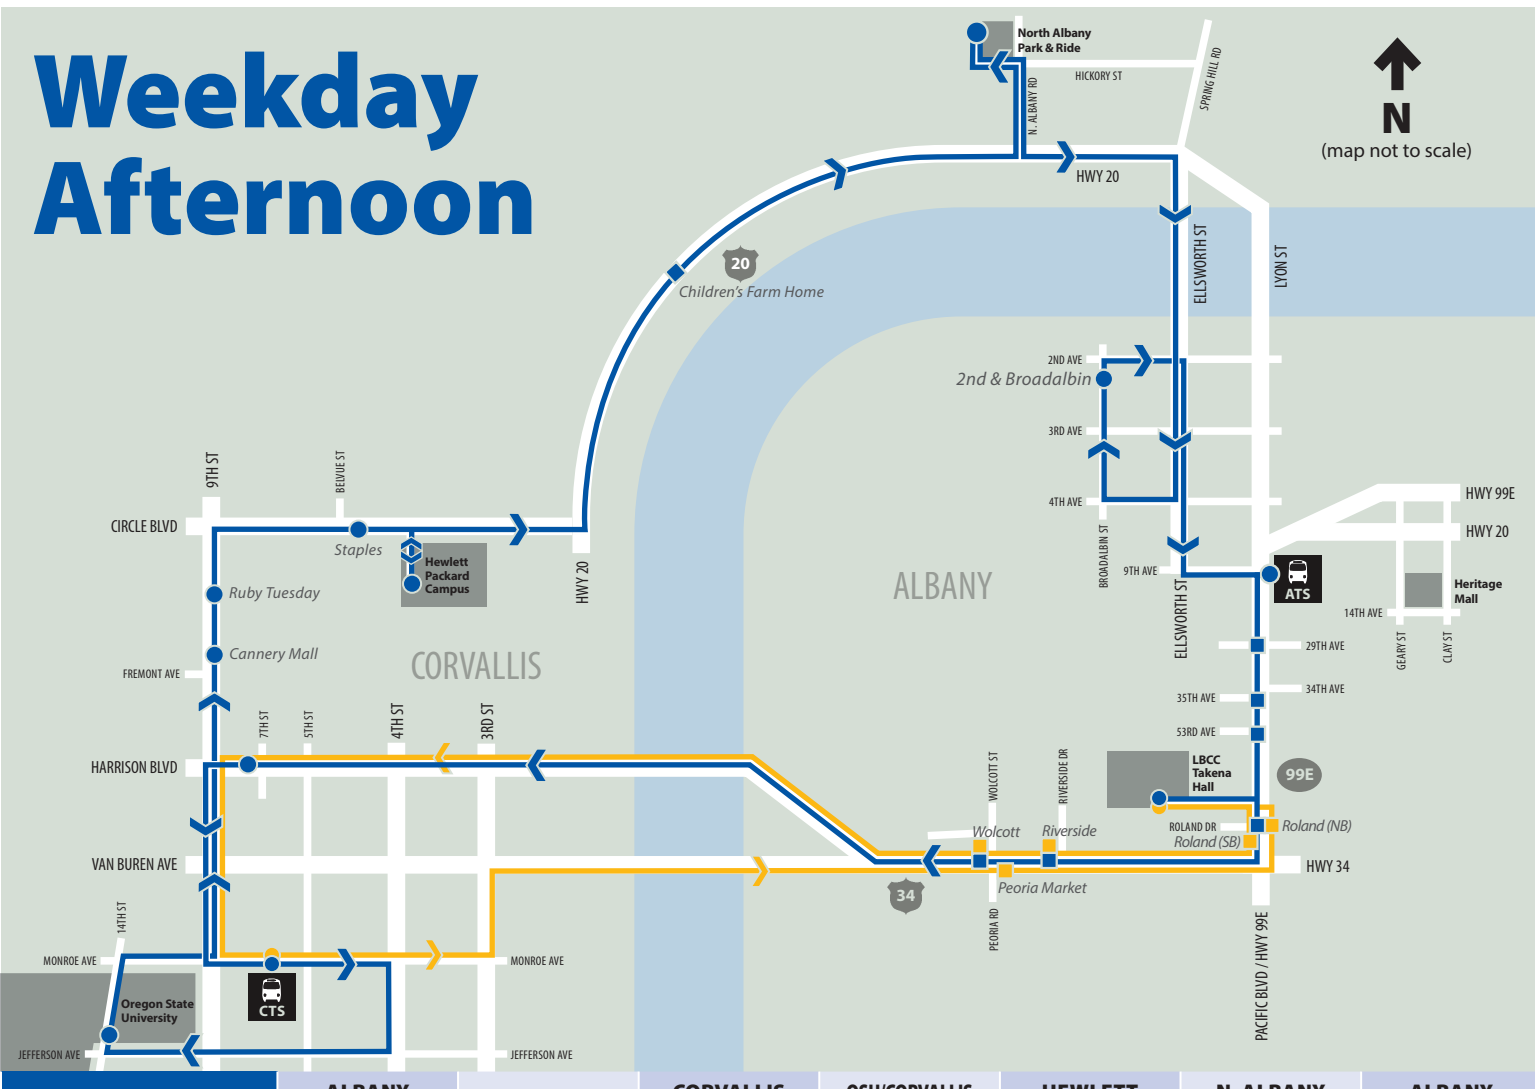

Weekday Afternoon

AFTERNOON	ALBANY STATION	LBCC	CORVALLIS 5TH & MONROE	OSU/CORVALLIS 14TH & JEFFERSON	HEWLETT PACKARD	N. ALBANY PARK & RIDE	ALBANY 2ND & BROADALBIN
		3:00	3:20 ★	3:25	3:40	3:55	3:58
	4:05 ★	4:15	4:35 ★	4:40	4:55	5:10	5:13
	5:40 ★	5:50	6:15 ★	6:20	6:30	6:45	6:48
	6:50	7:00 drop-off only	END OF SERVICE				

AFTERNOON EXPRESS	EXPRESS SERVICE BETWEEN LBCC AND 5TH & MONROE IN CORVALLIS. NO LOCAL STOPS.	3:00	3:20 ★	3:50 (arrival) 4:15 (depart)	4:35 ★	5:00 drop-off only

DEPART LBCC	CORVALLIS 4TH & HARRISON	OSU/CORVALLIS 14TH & JEFFERSON	CORVALLIS 5TH & MONROE	ARRIVE LBCC
				9:45
10:00	10:15	10:20	10:25 ★	10:45 ★
11:00	11:15	11:20	11:25 ★	11:45 ★
12:00	12:15	12:20	12:25 ★	12:45 ★
1:00	1:15	1:20	1:25 ★	1:45 ★
2:00	2:15	2:20	2:25 ★	2:45 ★
3:00	SERVICE CONTINUES WITH AFTERNOON			

LEGEND

- Bus Stops (circle icon)
- Flag Stops (square icon)
- Direction of travel (arrow icon)
- Bus Stations (CTS, ATS icons)
- Connections available to other transit systems at time shown. (star icon)

For schedule and route information call **541-917-7667** or visit **taketheloop.com**