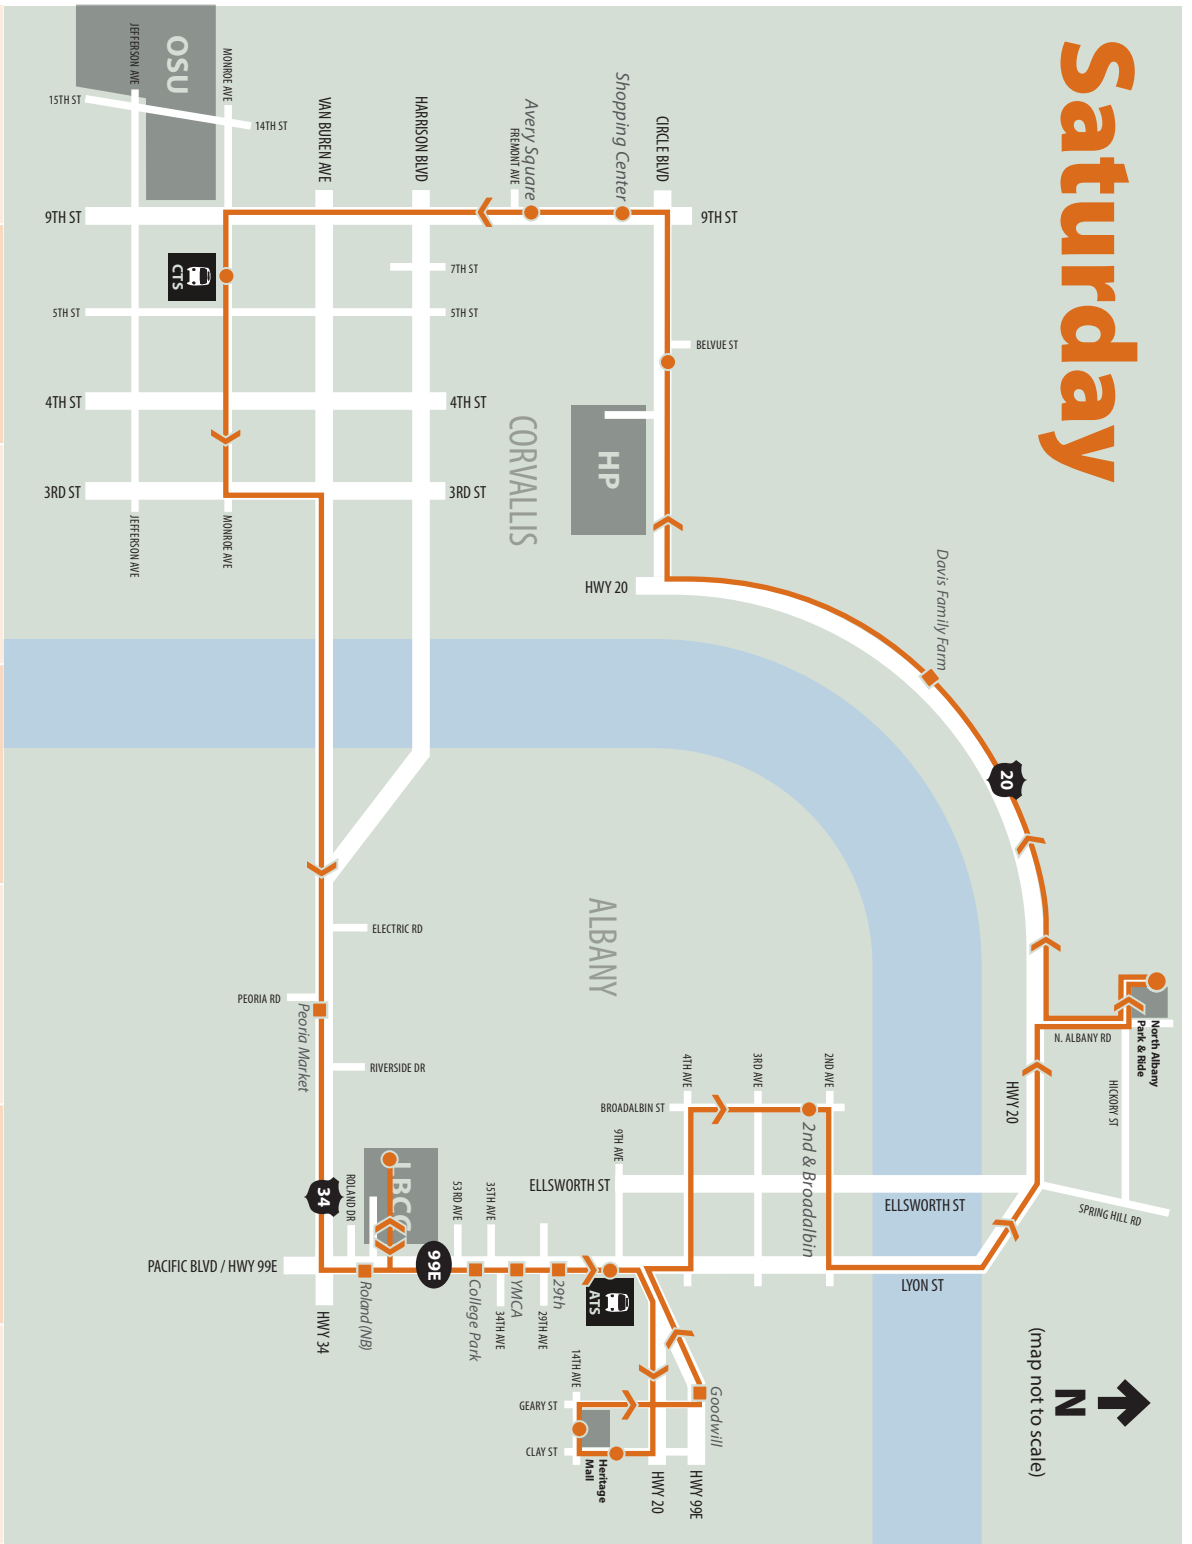

DEPART LBCC	CORVALLIS 4TH & HARRISON	OSU/CORVALLIS 14TH & JEFFERSON	CORVALLIS 5TH & MONROE	ARRIVE LBCC
10:00	10:15	10:20	10:25 ★	10:45 ★
11:00	11:15	11:20	11:25 ★	11:45 ★
12:00	12:15	12:20	12:25 ★	12:45 ★
1:00	1:15	1:20	1:25 ★	1:45 ★
2:00	2:15	2:20	2:25 ★	2:45 ★
3:00				

SERVICE CONTINUES WITH AFTERNOON

LEGEND

- Bus Stops
- Flag Stops
- Bus Stations
- CTS
- ATS

Direction of travel

Connections available to other transit systems at time shown.

For schedule and route information call **541-917-7667** or visit **taketheLOOP.com**

Saturday

WEEKDAY SERVICE ON OTHER SIDE

ALBANY STATION	ALBANY 2ND & BROADALBIN	N. ALBANY PARK & RIDE	CORVALLIS 5TH & MONROE	LBCC	ALBANY STATION	HERITAGE MALL	
8:00	8:05	8:10	8:30	8:48	9:00	9:05	
9:15	9:20	9:20	9:40	9:58	10:30	10:35	
10:45	10:50	10:50	11:10	11:28	11:40	11:45	
11:55 (drop off only)	NO SERVICE FROM NOON TO 1:00 PM FOR DRIVER BREAK					1:00	1:05
1:15	1:20	1:20	1:40	1:58	2:10	2:15	
2:25	2:30	2:30	2:50	3:08	3:40	3:45	
3:55	4:00	4:00	4:20	4:38	4:50	4:55	
5:05	5:10	5:10	5:30	5:48	5:55	6:00 (END OF SERVICE)	

MAP & SCHEDULE

Weekday service between Albany, LBCC, Corvallis, OSU, and HP.

Saturday service between Albany, LBCC, Corvallis, OSU, and Heritage Mall.

For schedule and route information call 541-917-7667 or visit taketheloop.com