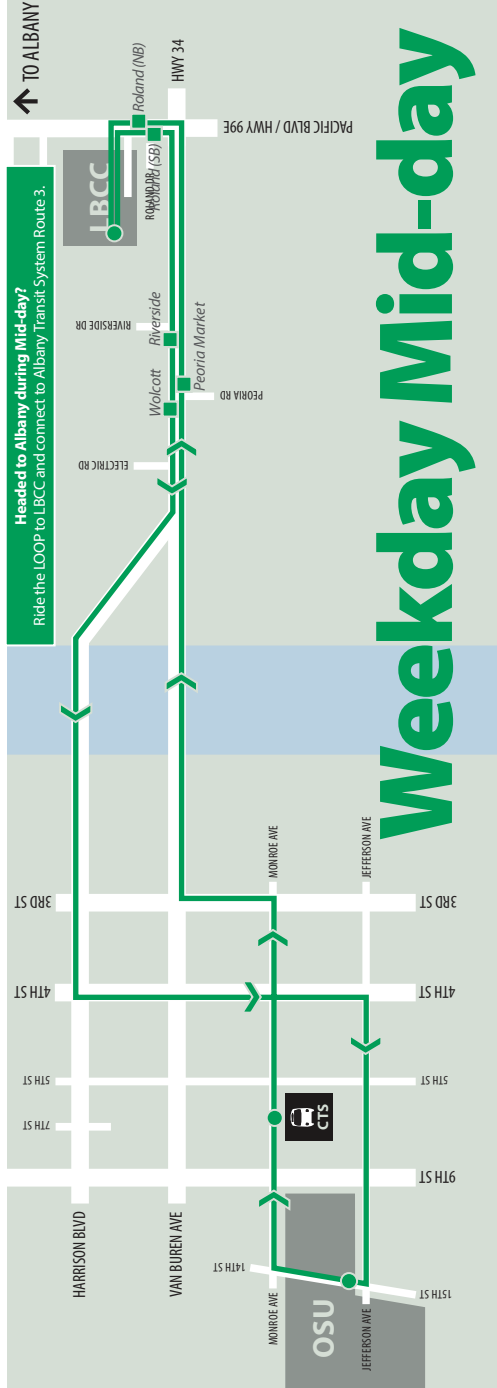

WEEKDAY MID-DAY

Transfer to ATS or CTS for local bus service

DEPART LBCC	CORVALLIS 4TH & HARRISON	OSU/CORVALLIS 14TH & JEFFERSON	CORVALLIS 5TH & MONROE	ARRIVE LBCC
10:00	10:15	10:20	10:25 ★	10:45 ★
11:00	11:15	11:20	11:25 ★	11:45 ★
12:00	12:15	12:20	12:25 ★	12:45 ★
1:00	1:15	1:20	1:25 ★	1:45 ★
2:00	2:15	2:20	2:25 ★	2:45 ★
3:00				

SERVICE CONTINUES WITH AFTERNOON

LEGEND

- Bus Stops
- Flag Stops
- Bus Stations
- CTS
- ATS

Direction of travel

Connections available to other transit systems at time shown.

For schedule and route information call **541-917-7667** or visit **taketheLOOP.com**