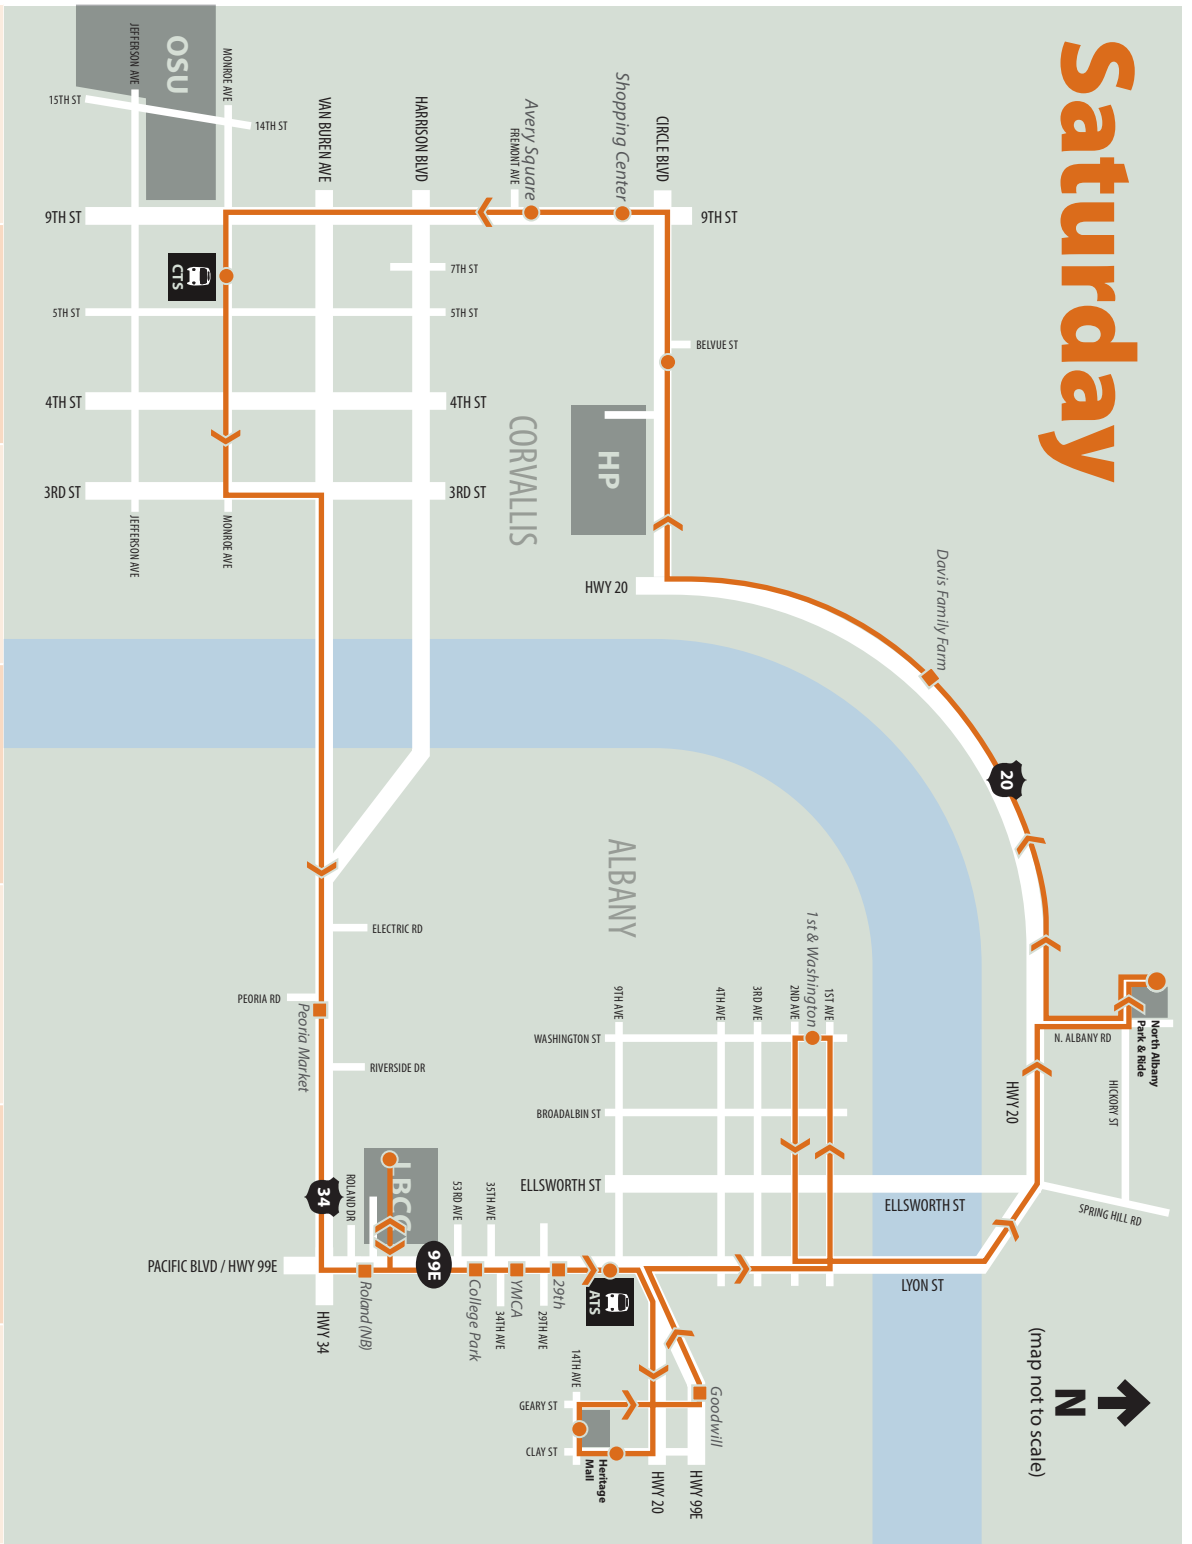

Saturday

WEEKDAY SERVICE ON OTHER SIDE

ALBANY STATION	ALBANY 1ST & WASHINGTON	N. ALBANY PARK & RIDE	CORVALLIS 5TH & MONROE	LBCC	ALBANY STATION	HERITAGE MALL
8:00	8:05	8:10	8:30	8:48	9:00	9:05
9:15	9:20	9:40	9:58	10:30	10:35	
10:45	10:50	11:10	11:28	11:40	11:45	
NO SERVICE FROM NOON TO 1:00 PM FOR DRIVER BREAK						
1:15	1:20	1:40	1:58	2:10	2:15	
2:25	2:30	2:50	3:08	3:40	3:45	
3:55	4:00	4:20	4:38	4:50	4:55	
5:05	5:10	5:30	5:48	5:55	6:00 (END OF SERVICE)	

FLAG STOPS

For flag stop service, be visible and wave to flag the bus down.	Weekday Morning	Weekday Midday	Weekday Afternoon	Saturday
Davis Family Farm	■			■
Peoria Market (eastbound)	■	■		■
Hwy 99/Roland Dr (northbound)	■	■		■
College Park	■			■
YMCA	■			■
29th Ave. / Pacific Blvd.	■			■
Goodwill Albany				■
29th Ave. / Pacific Blvd.			■	
34th Ave. / Pacific Blvd.			■	
53rd Ave.			■	
Hwy 99/Roland Dr (southbound)		■	■	
Riverside Dr.		■	■	
Wolcott/Peoria (westbound)		■	■	
Children's Farm Home			■	

WEEKDAY SERVICE

Weekday Loop service is offered Monday-Friday; This service does not operate on official City of Albany recognized holidays.

SATURDAY SERVICE

Saturday Loop service schedule is effective on Saturdays and the Friday following Thanksgiving.

Weekday service between Albany, LBCC, Corvallis, OSU, and HP.

Saturday service between Albany, LBCC, Corvallis, OSU, and Heritage Mall.

For schedule and route information call 541-917-7667 or visit taketheloop.com